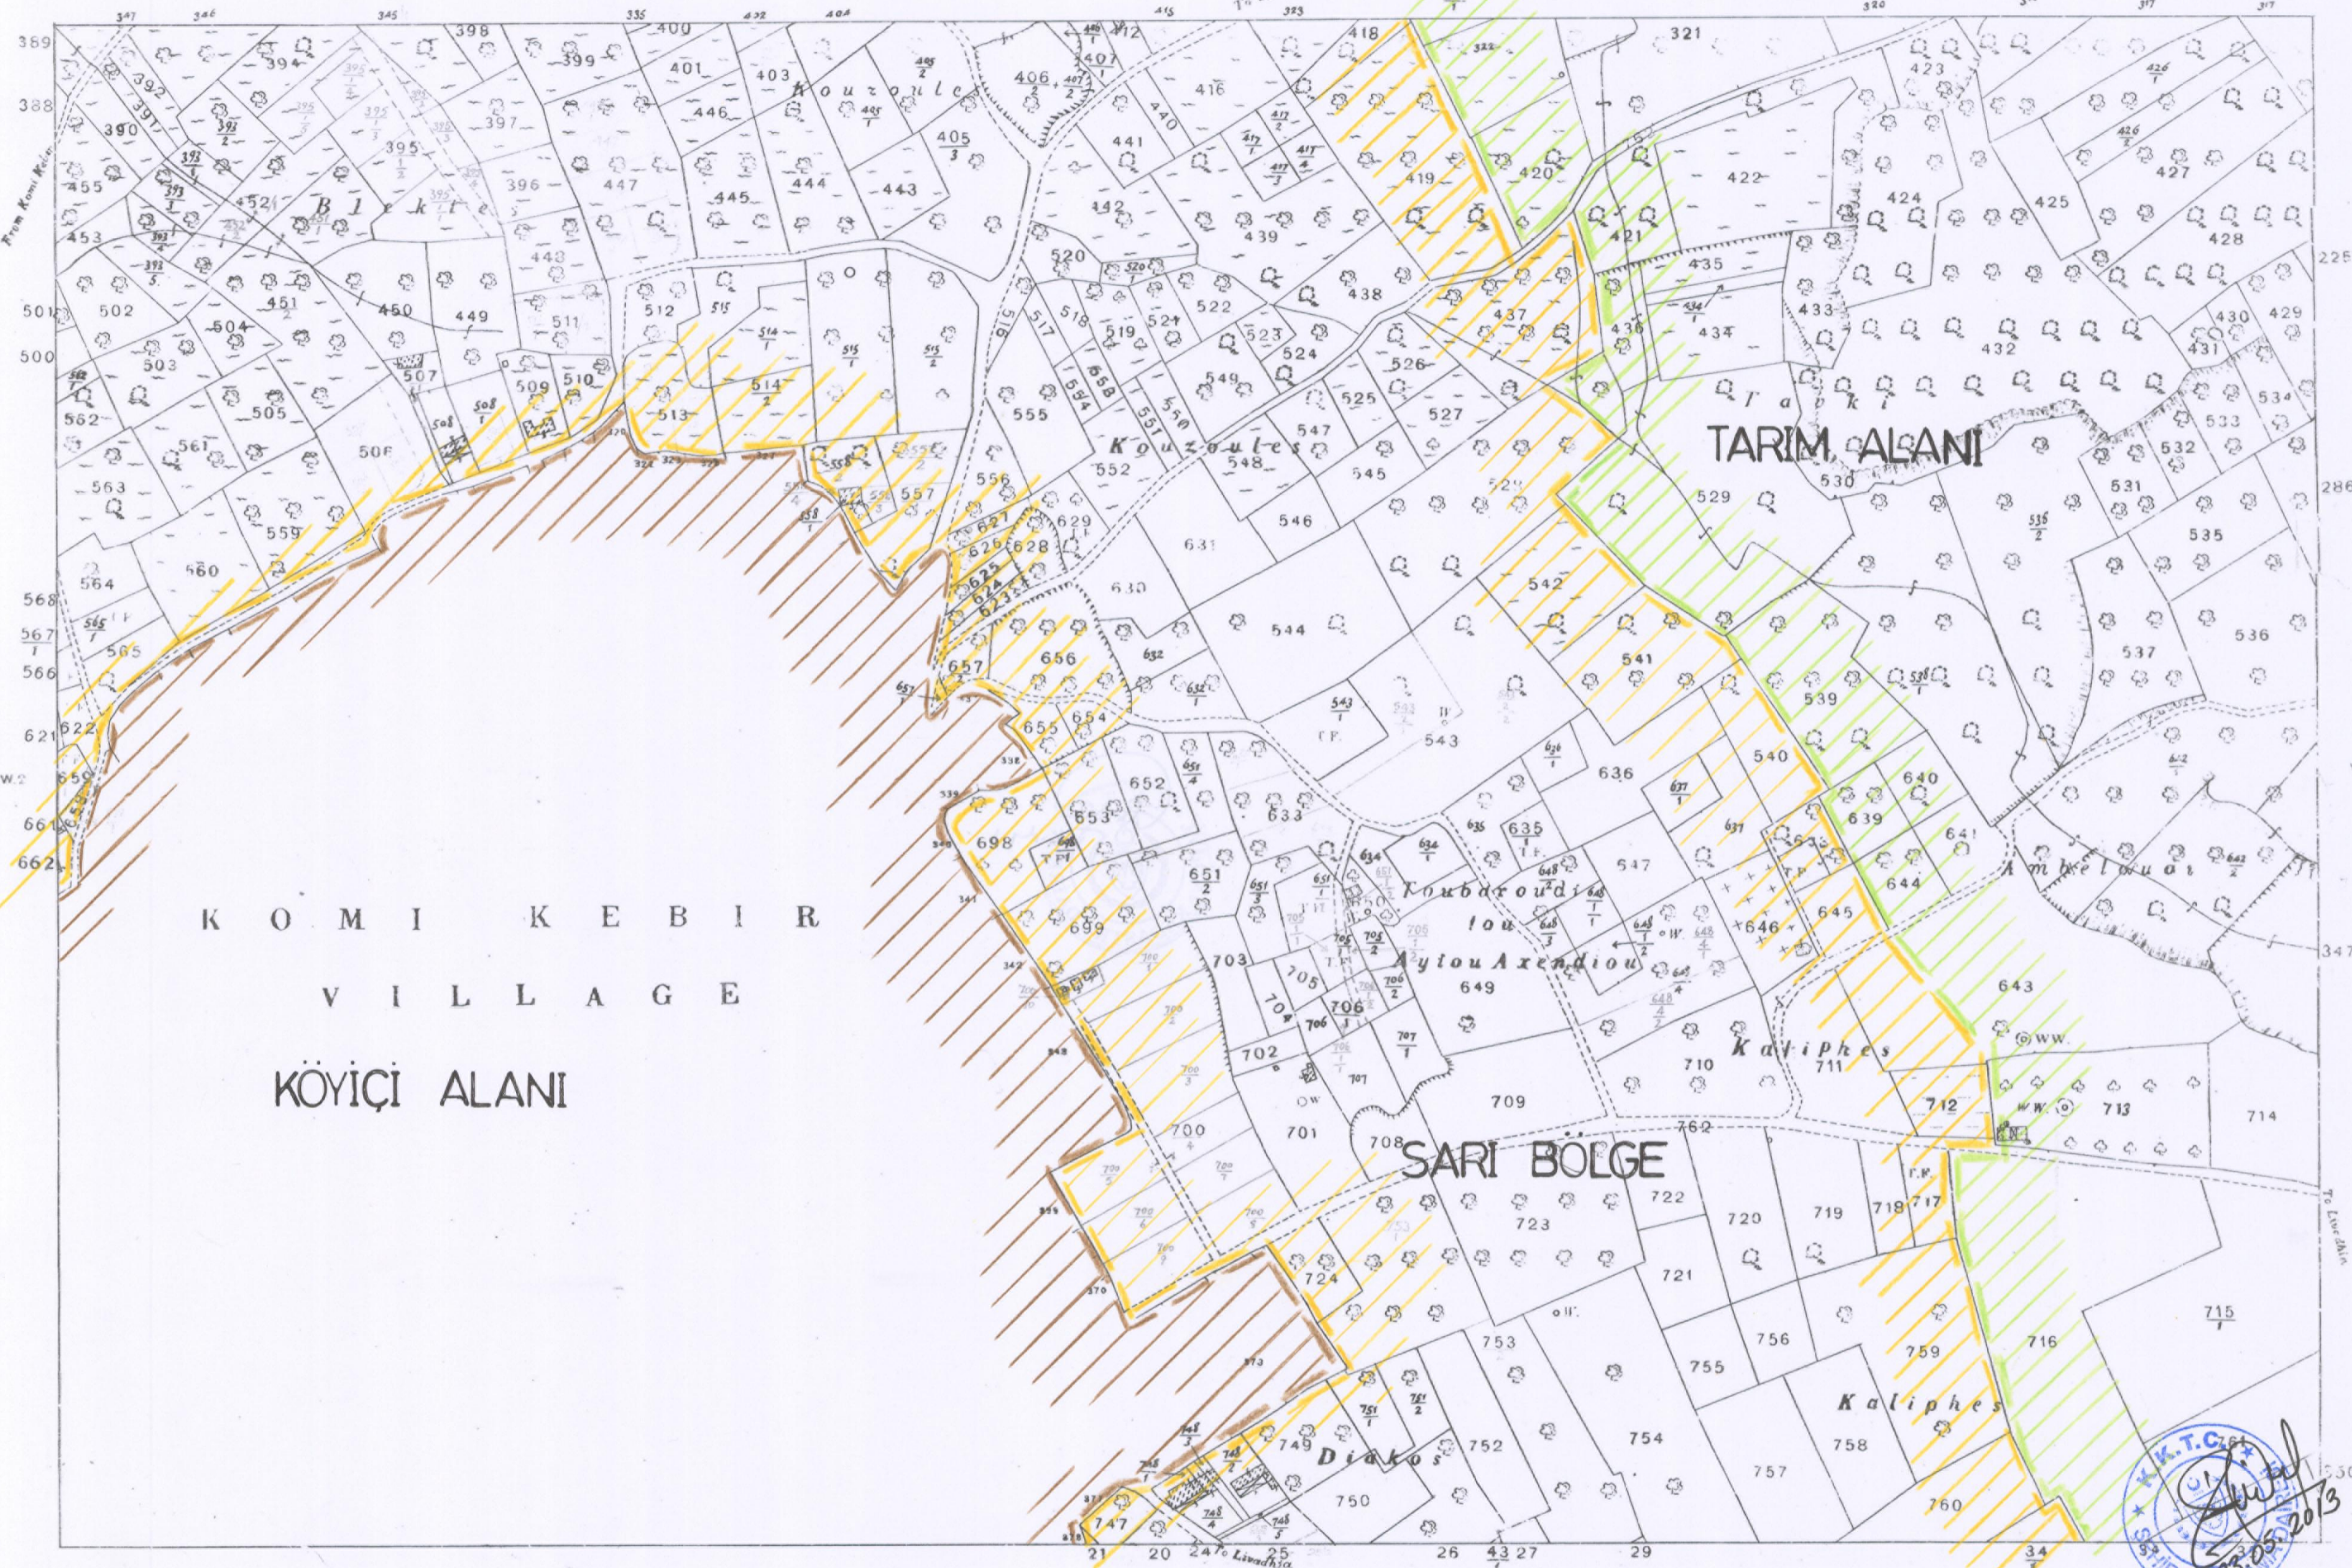

KOMI KEBIR VILLAGE

VII.38.E.1

To Enticomi

K O M I K E B I R
 V I L L A G E
 KÖYÜÇÜ ALANI

TARIM ALANI

SARI BÖLGE

Surveyed by Dept. of Lands & Surveys
 State Copyright Reserved
 Revised from D.L.O. plans, July 1972

Scale 1 : 2500