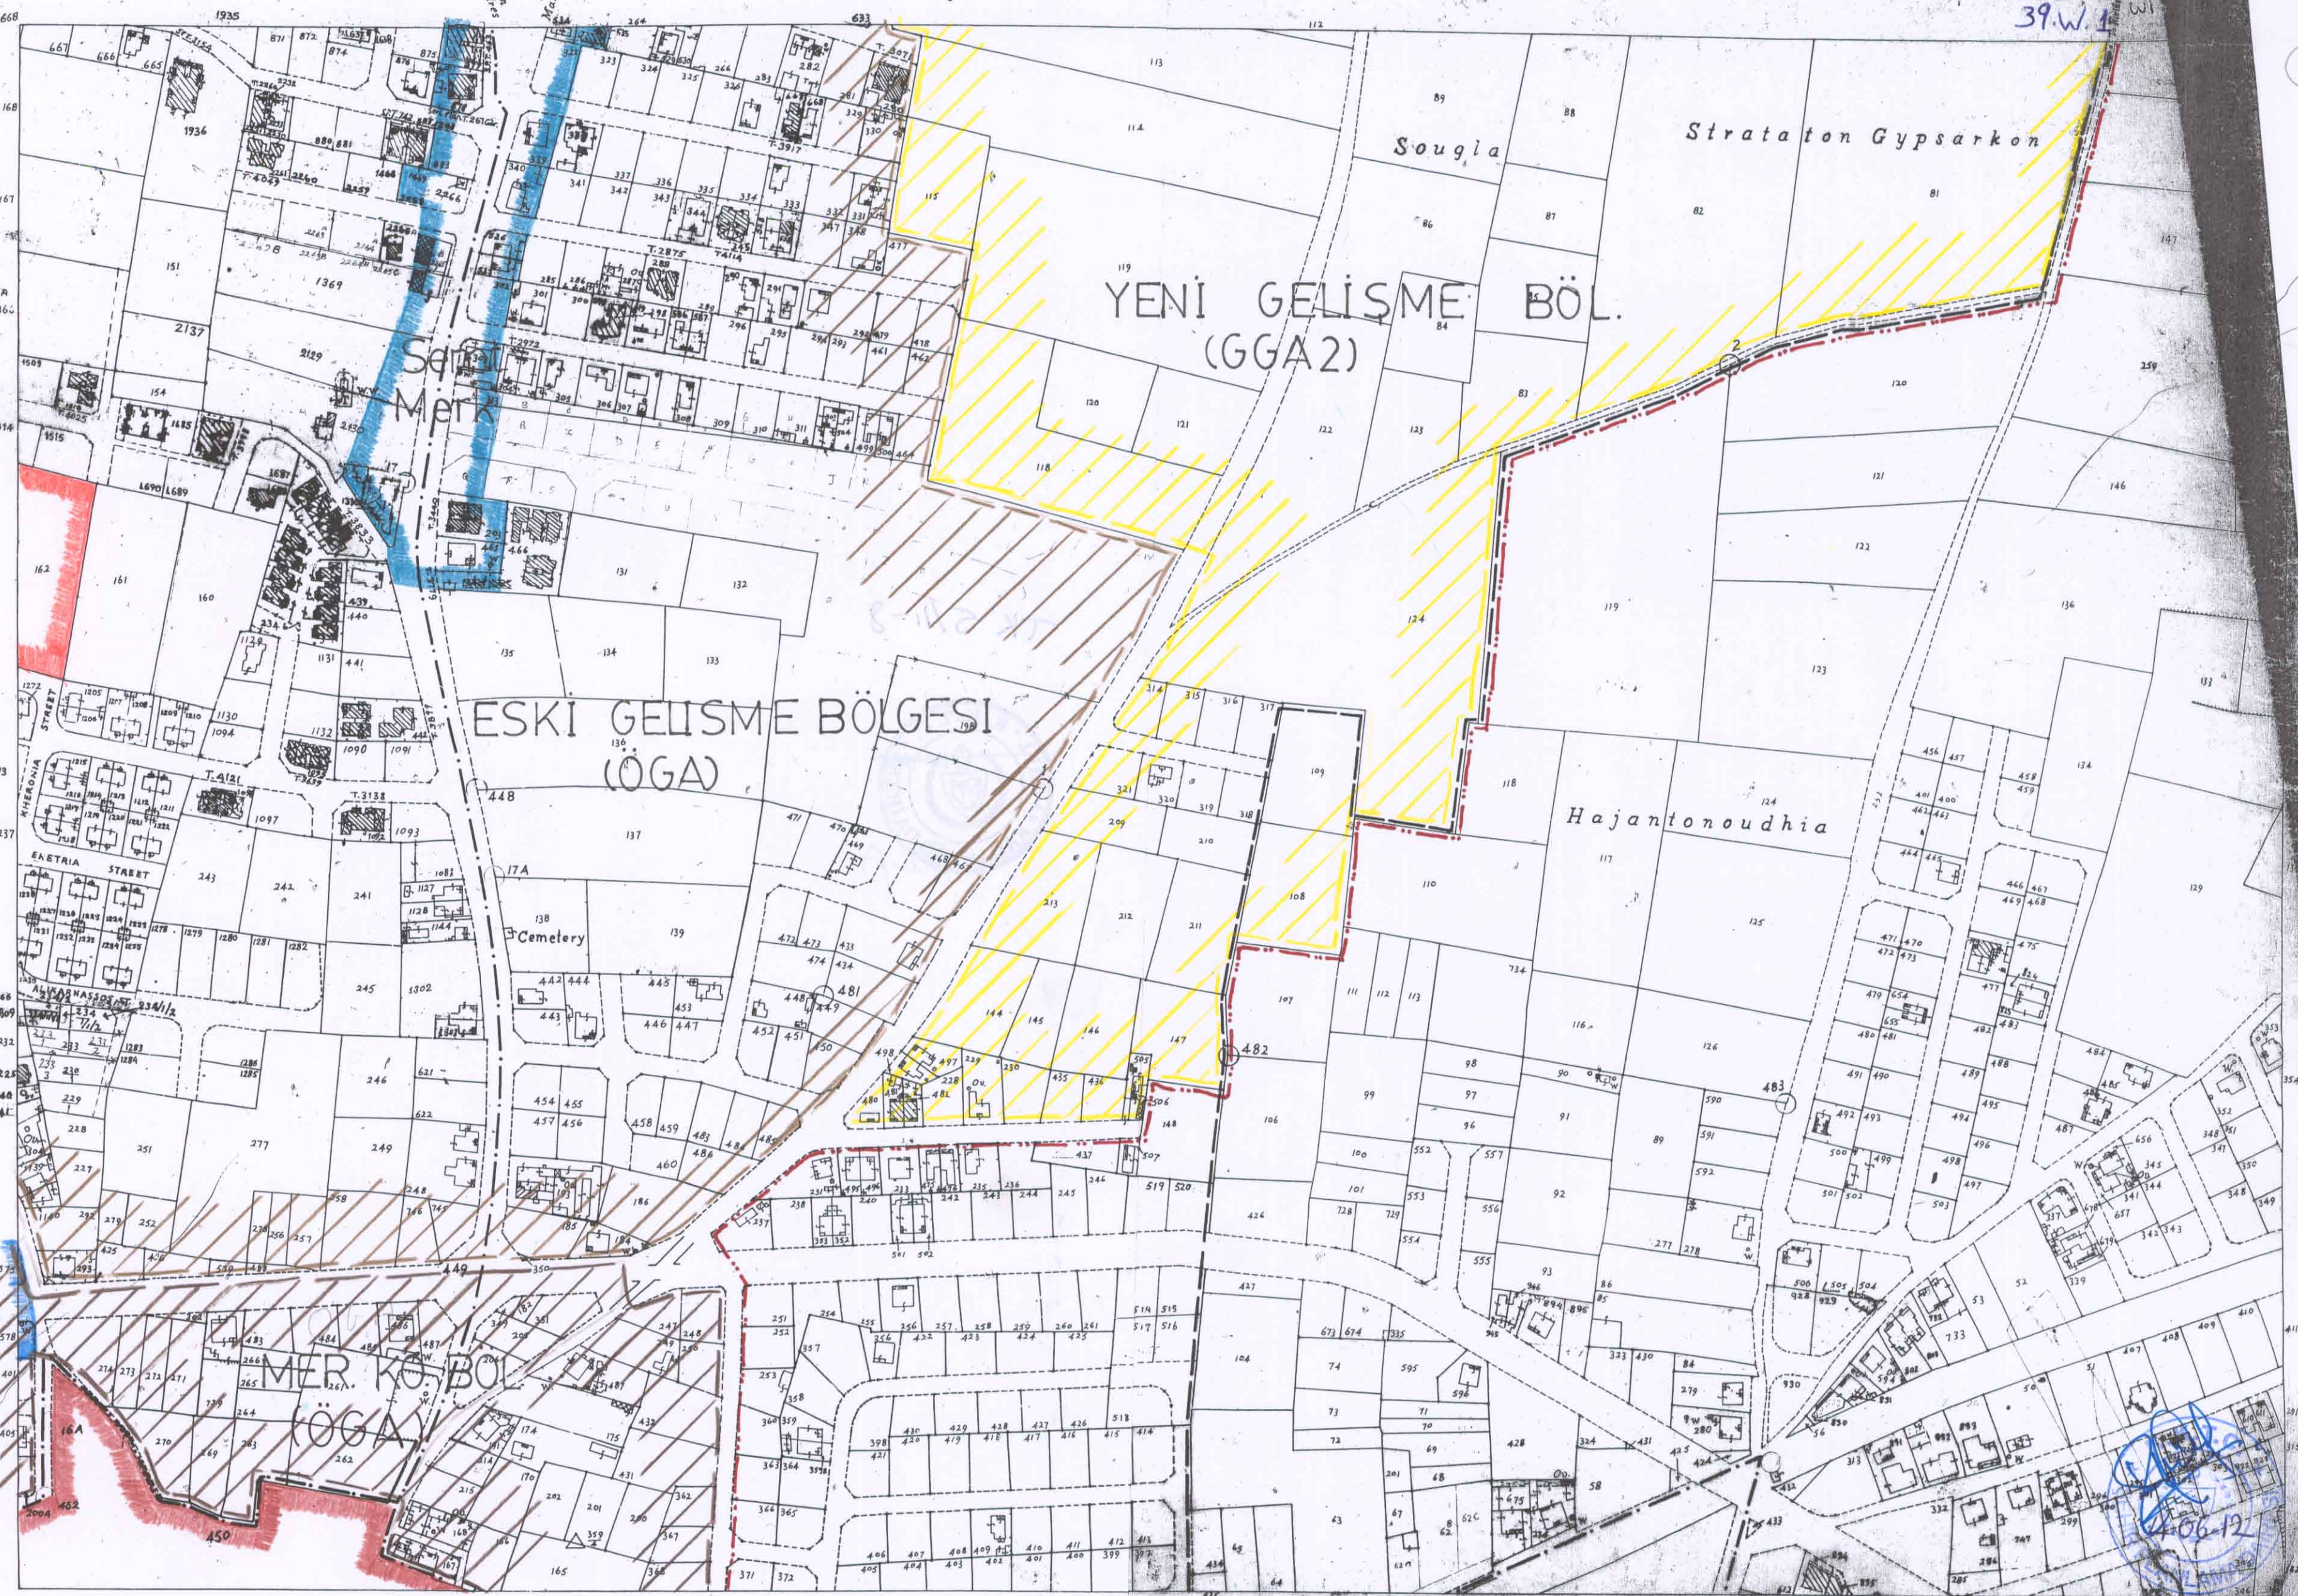

OMORPHITA VILLAGE - KÜÇÜK KAYMAKLI
[BLOCK D]
XXI.31.W.2.

89

OMORPHITA VILLAGE - KÜÇÜK KAYMAKLI
[BLOCK C]

XXI.38.E.1.

OMORPHITA VILLAGE - KÜÇÜK KAYMAKLI
[BLOCK A]

XXI.39.W.2.

Beuyuk Kaymakli Village
[Block A]

Scale 1:2500

Feet 100 0

1000Feet

Handwritten notes and a blue circular stamp in the bottom right corner.