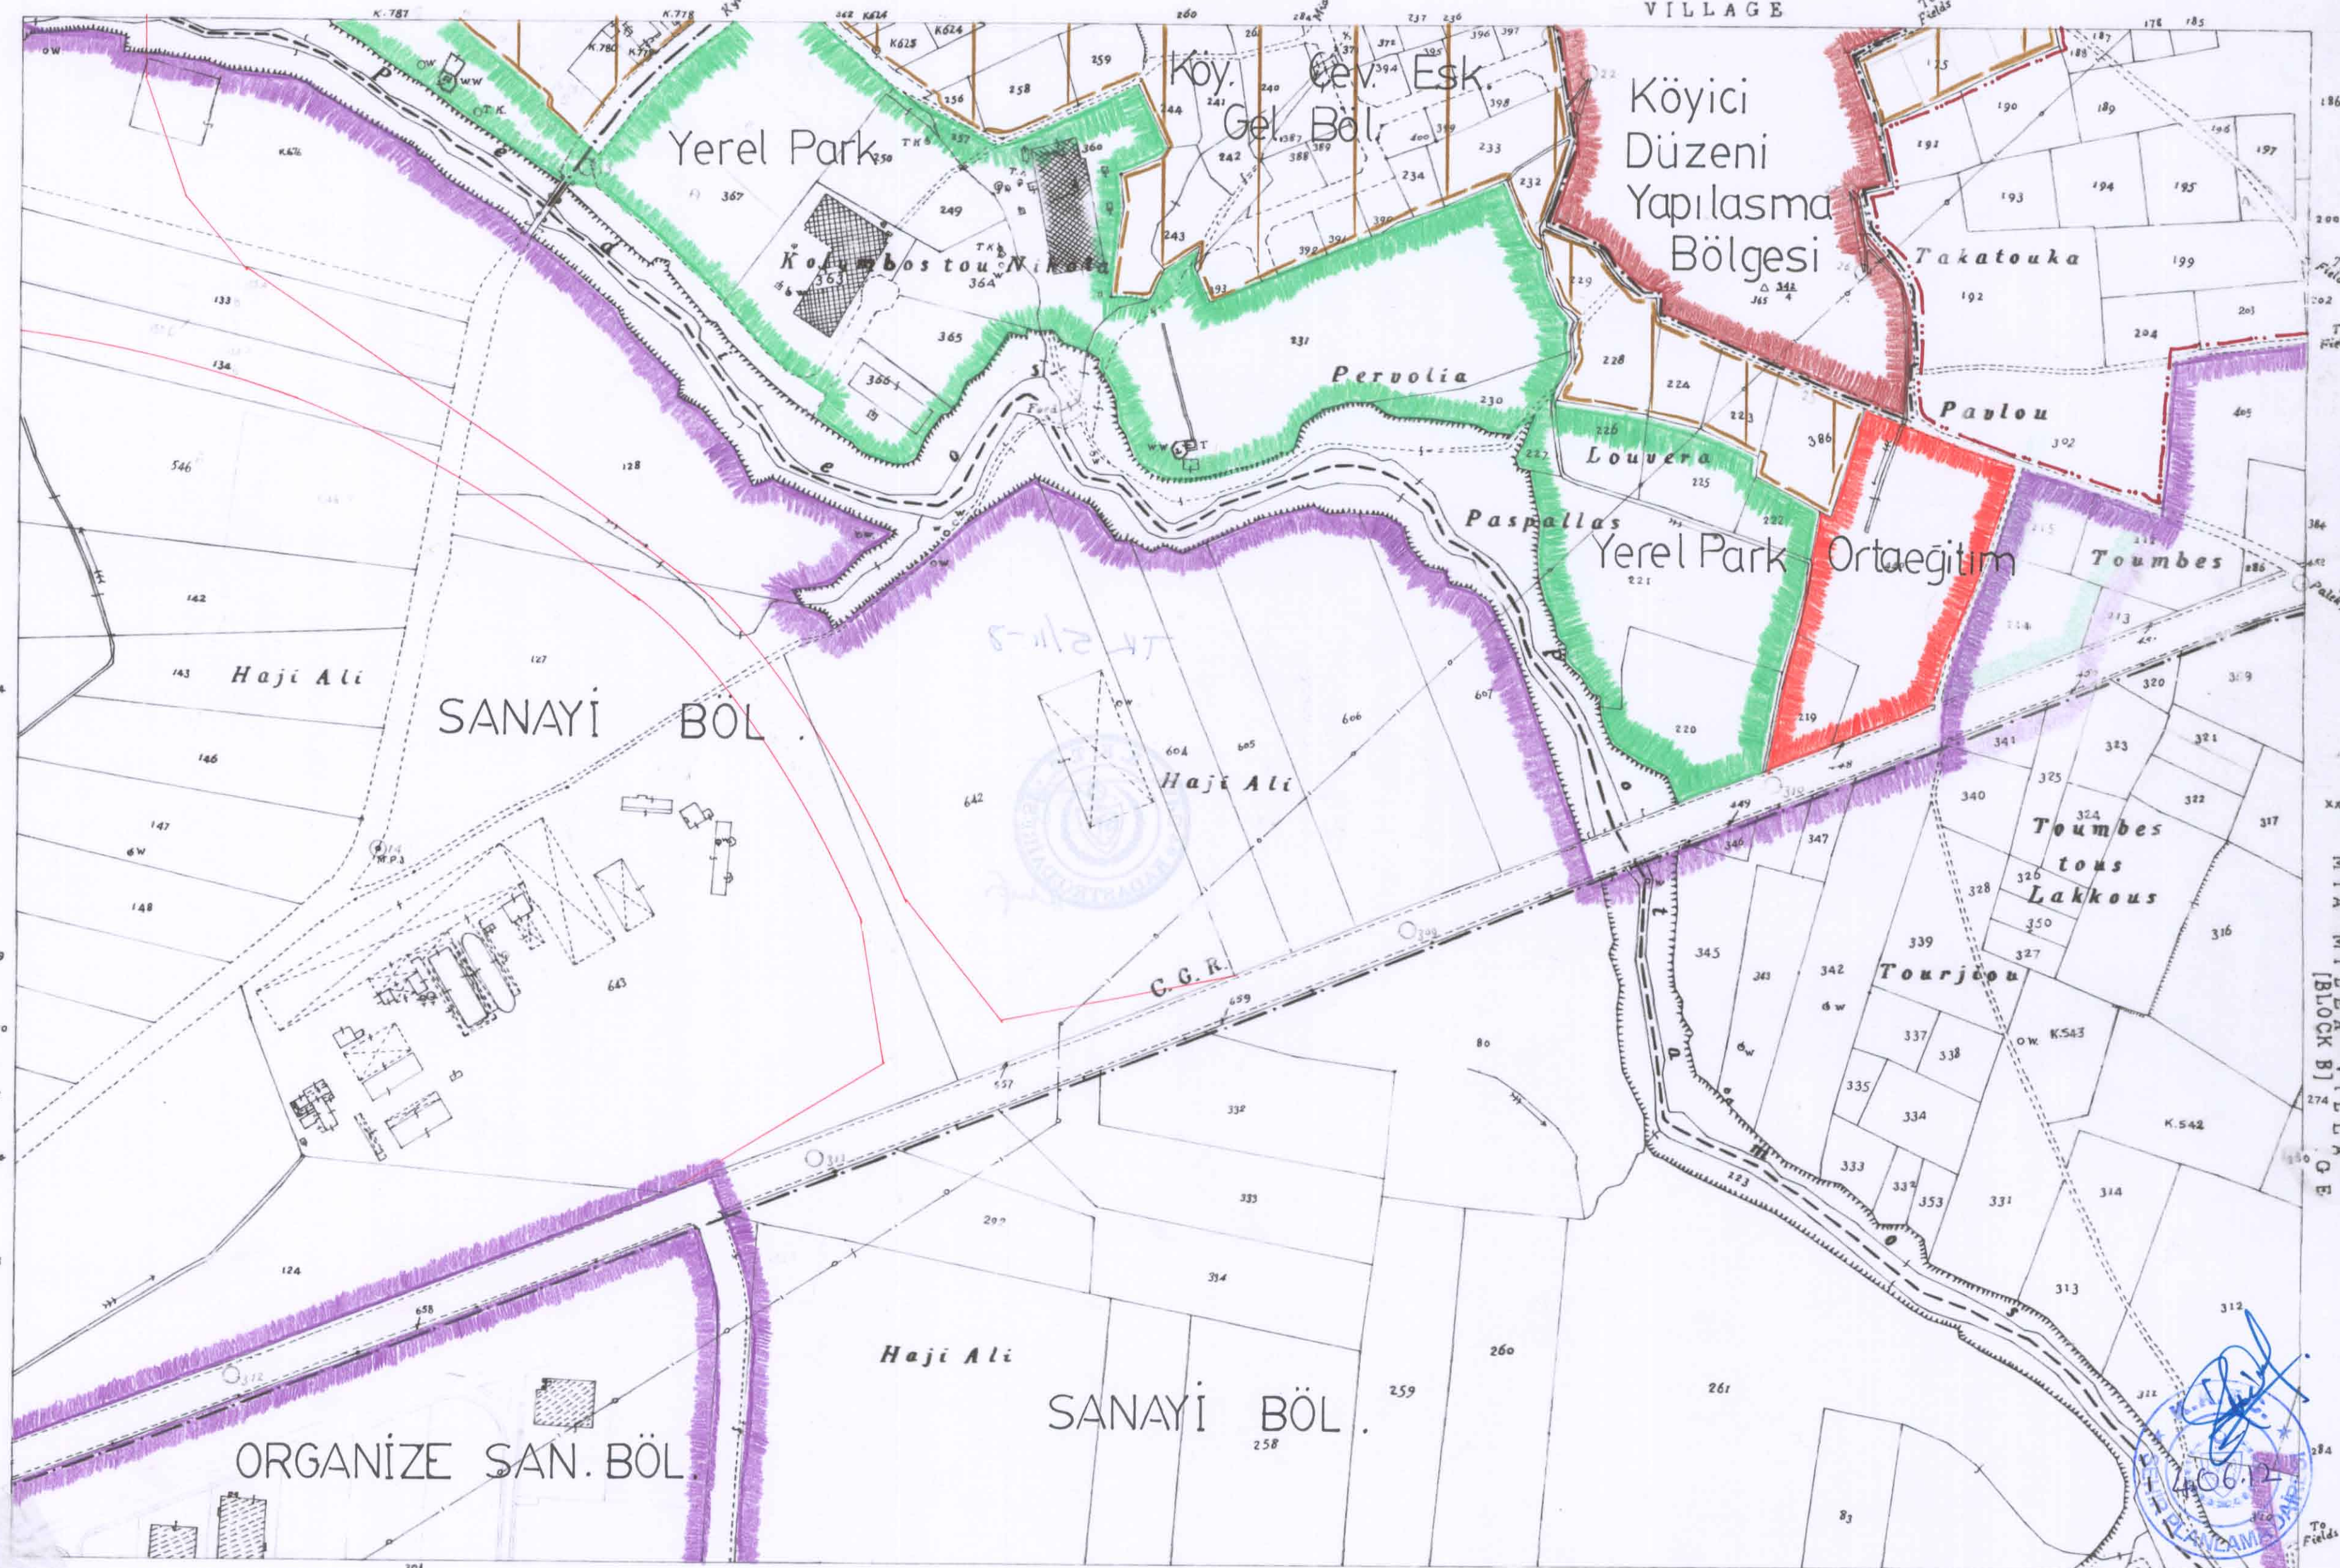

MIA MILEA VILLAGE
[BLOCK E]

MIA MILEA VILLAGE
[BLOCK C]

SHEET XXI. 32. E. 2

MIA MILEA
VILLAGE

BEUYUK KAIMAKLI VILLAGE
[BLOCK D]

XXI.32.W.2.

MIA MILEA VILLAGE
[BLOCK B]

BEUYUK KAIMAKLI VILLAGE
[BLOCK E]

XXI.40.E.1

Scale 2500

Feet 100 0

500

1000 Feet

71

Handwritten signature and blue circular stamp with text:
 MIA MILEA VILLAGE
 [BLOCK E]
 2007
 [Illegible text]

From
Beuyuk Kaimakli