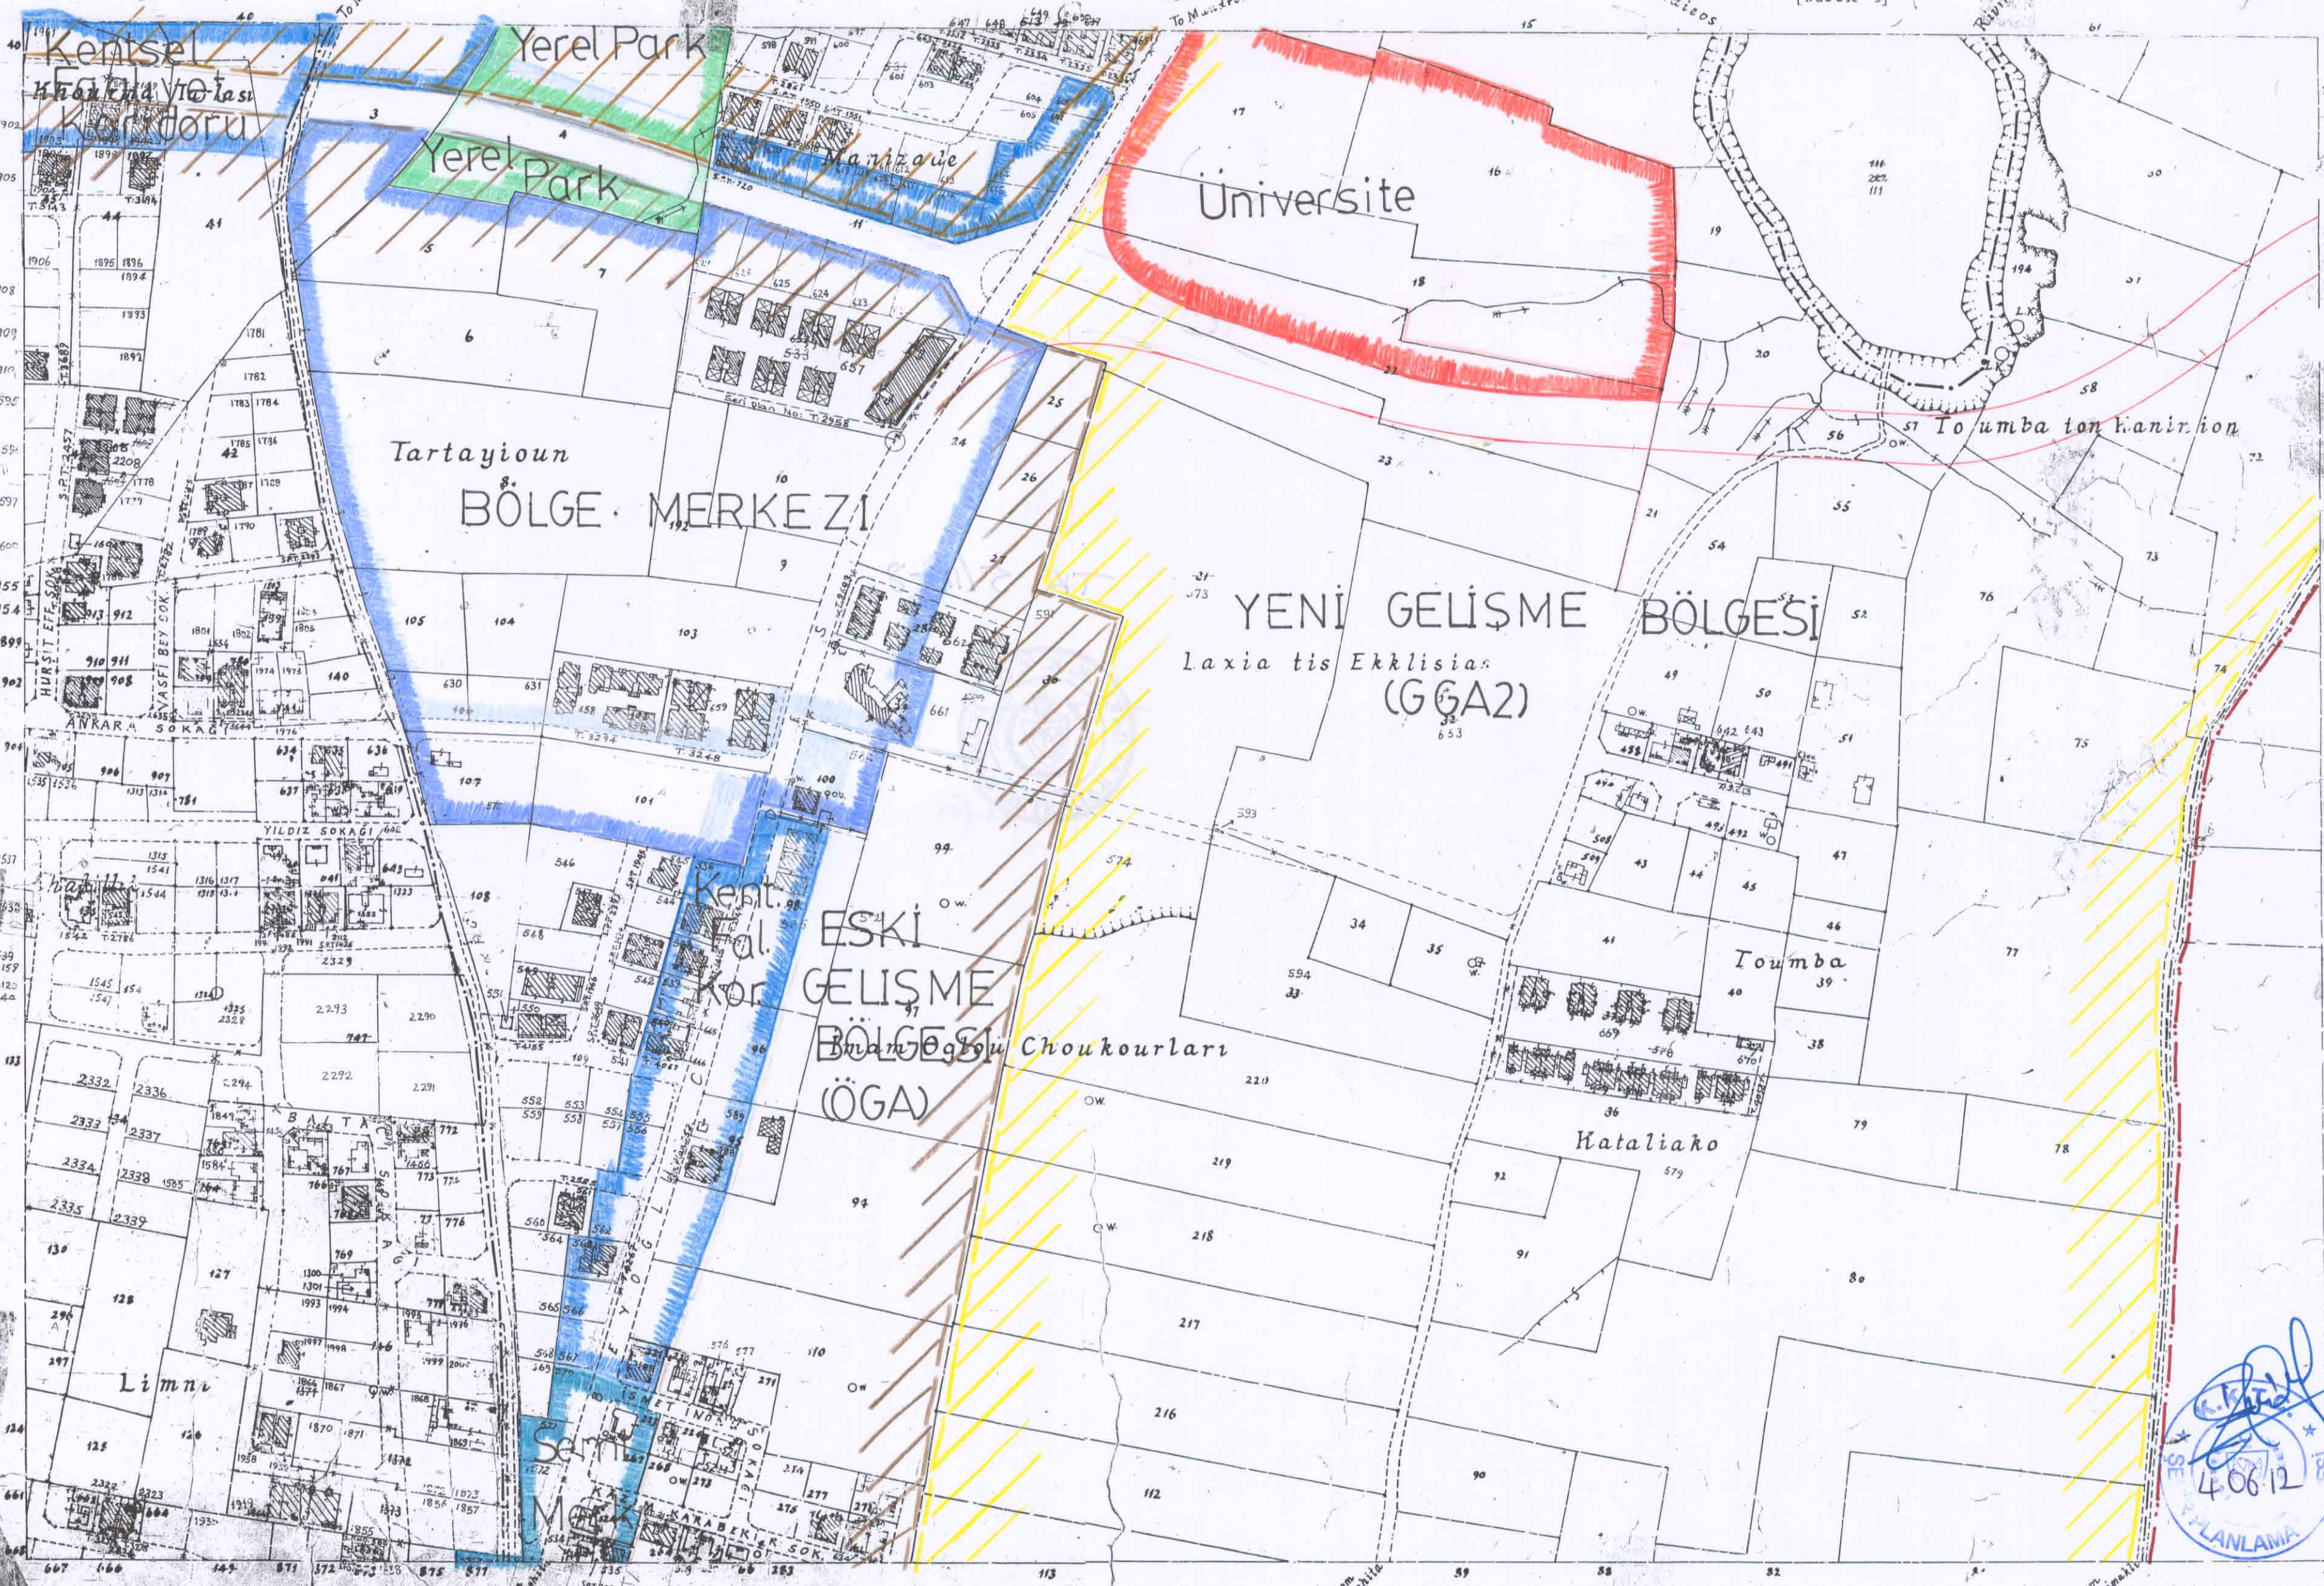

XXI.31.W.1

XXI.39.W.1

Scale 1:2500

Feet 100

500

1000 Feet

65

OMORPHITA VILLAGE-KÜÇÜK KAYMAKLI [BLOCK C]

YÜK KAYMAKLI VILLAGE [BLOCK C]