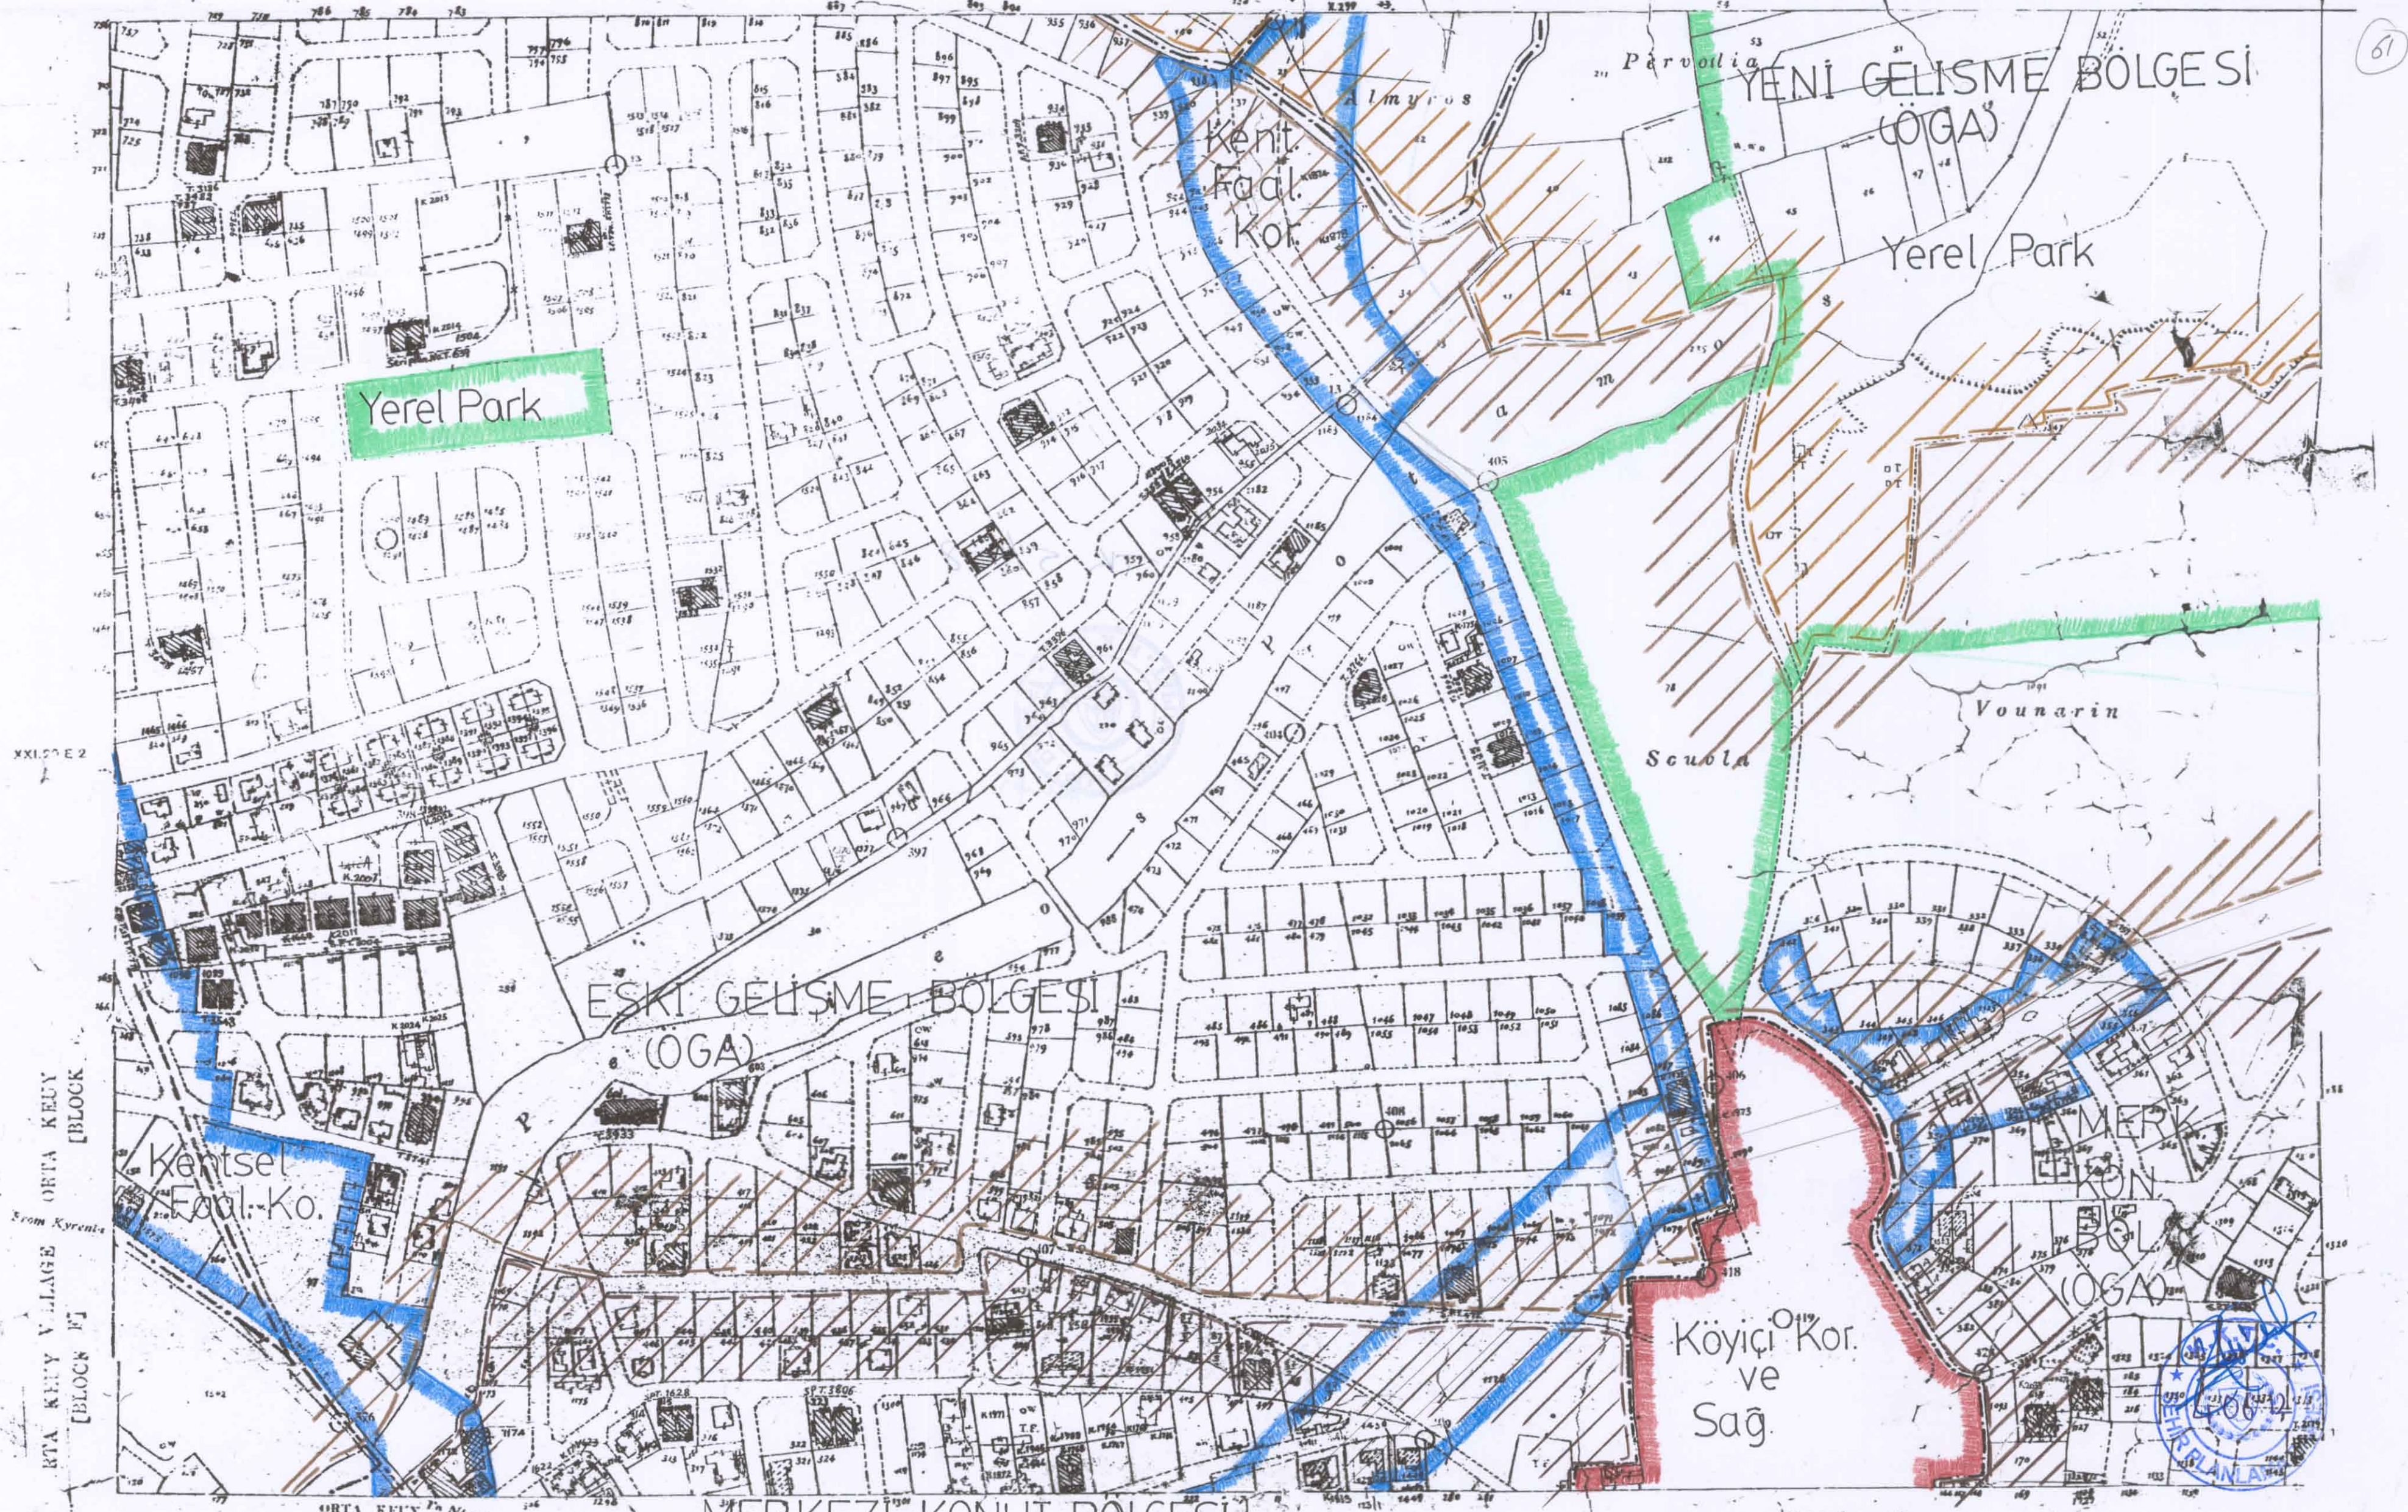

61

XXI.30.E2

ORTA KEEY VILLAGE [BLOCK F] From Kyrenia

ORTA KEEY VILLAGE [BLOCK G] No Nicola

Surveyed by Dept. of Lands & Surveys, 1939 State Copyright Reserved

MERKEZİ KONUT BÖLGESİ (ÖGA)

Scale 1 : 2500

TRAKHONAS VILLAGE [BLOCK B]