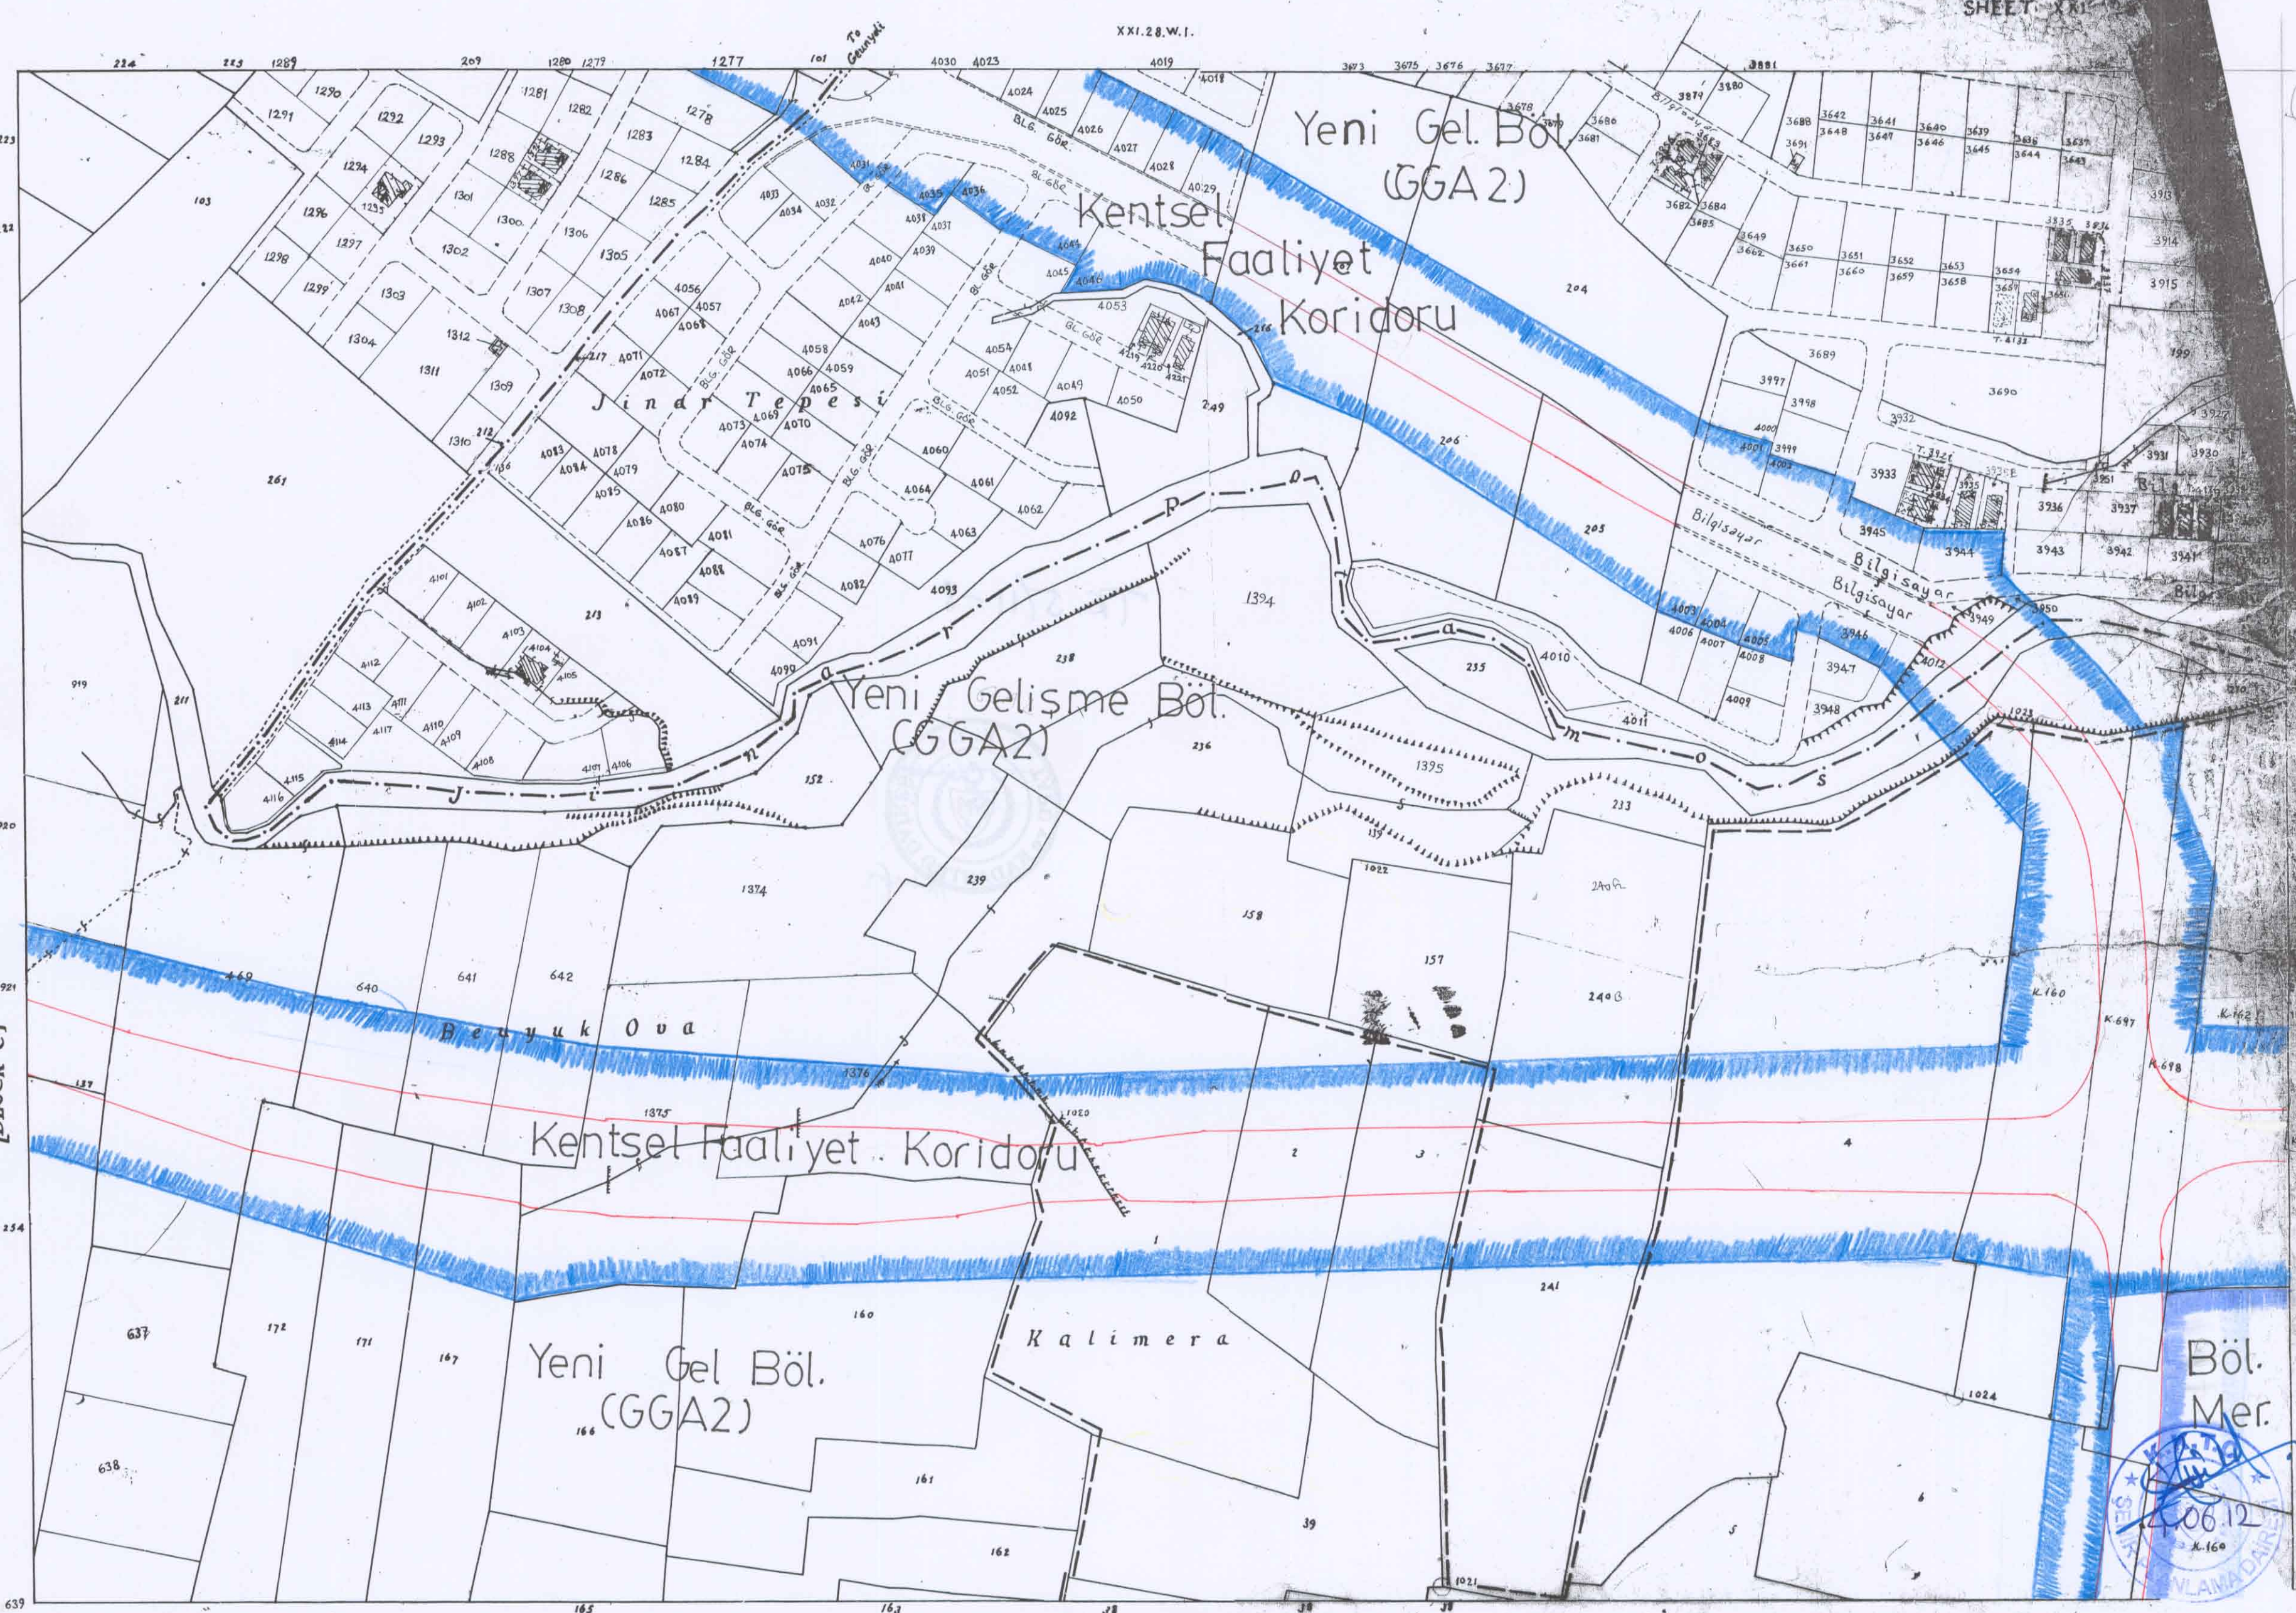

53

XXI.28.W.1.

XXI.27.E.2.

GEUNYELI VILLAGE
[BLOCK C]

XXI.36.W.1.

Scale 1 : 2500

0 100 500 1000 Feet

Böl.
Mer.

4.06.12
K.160

VLAMA DAİRESİ