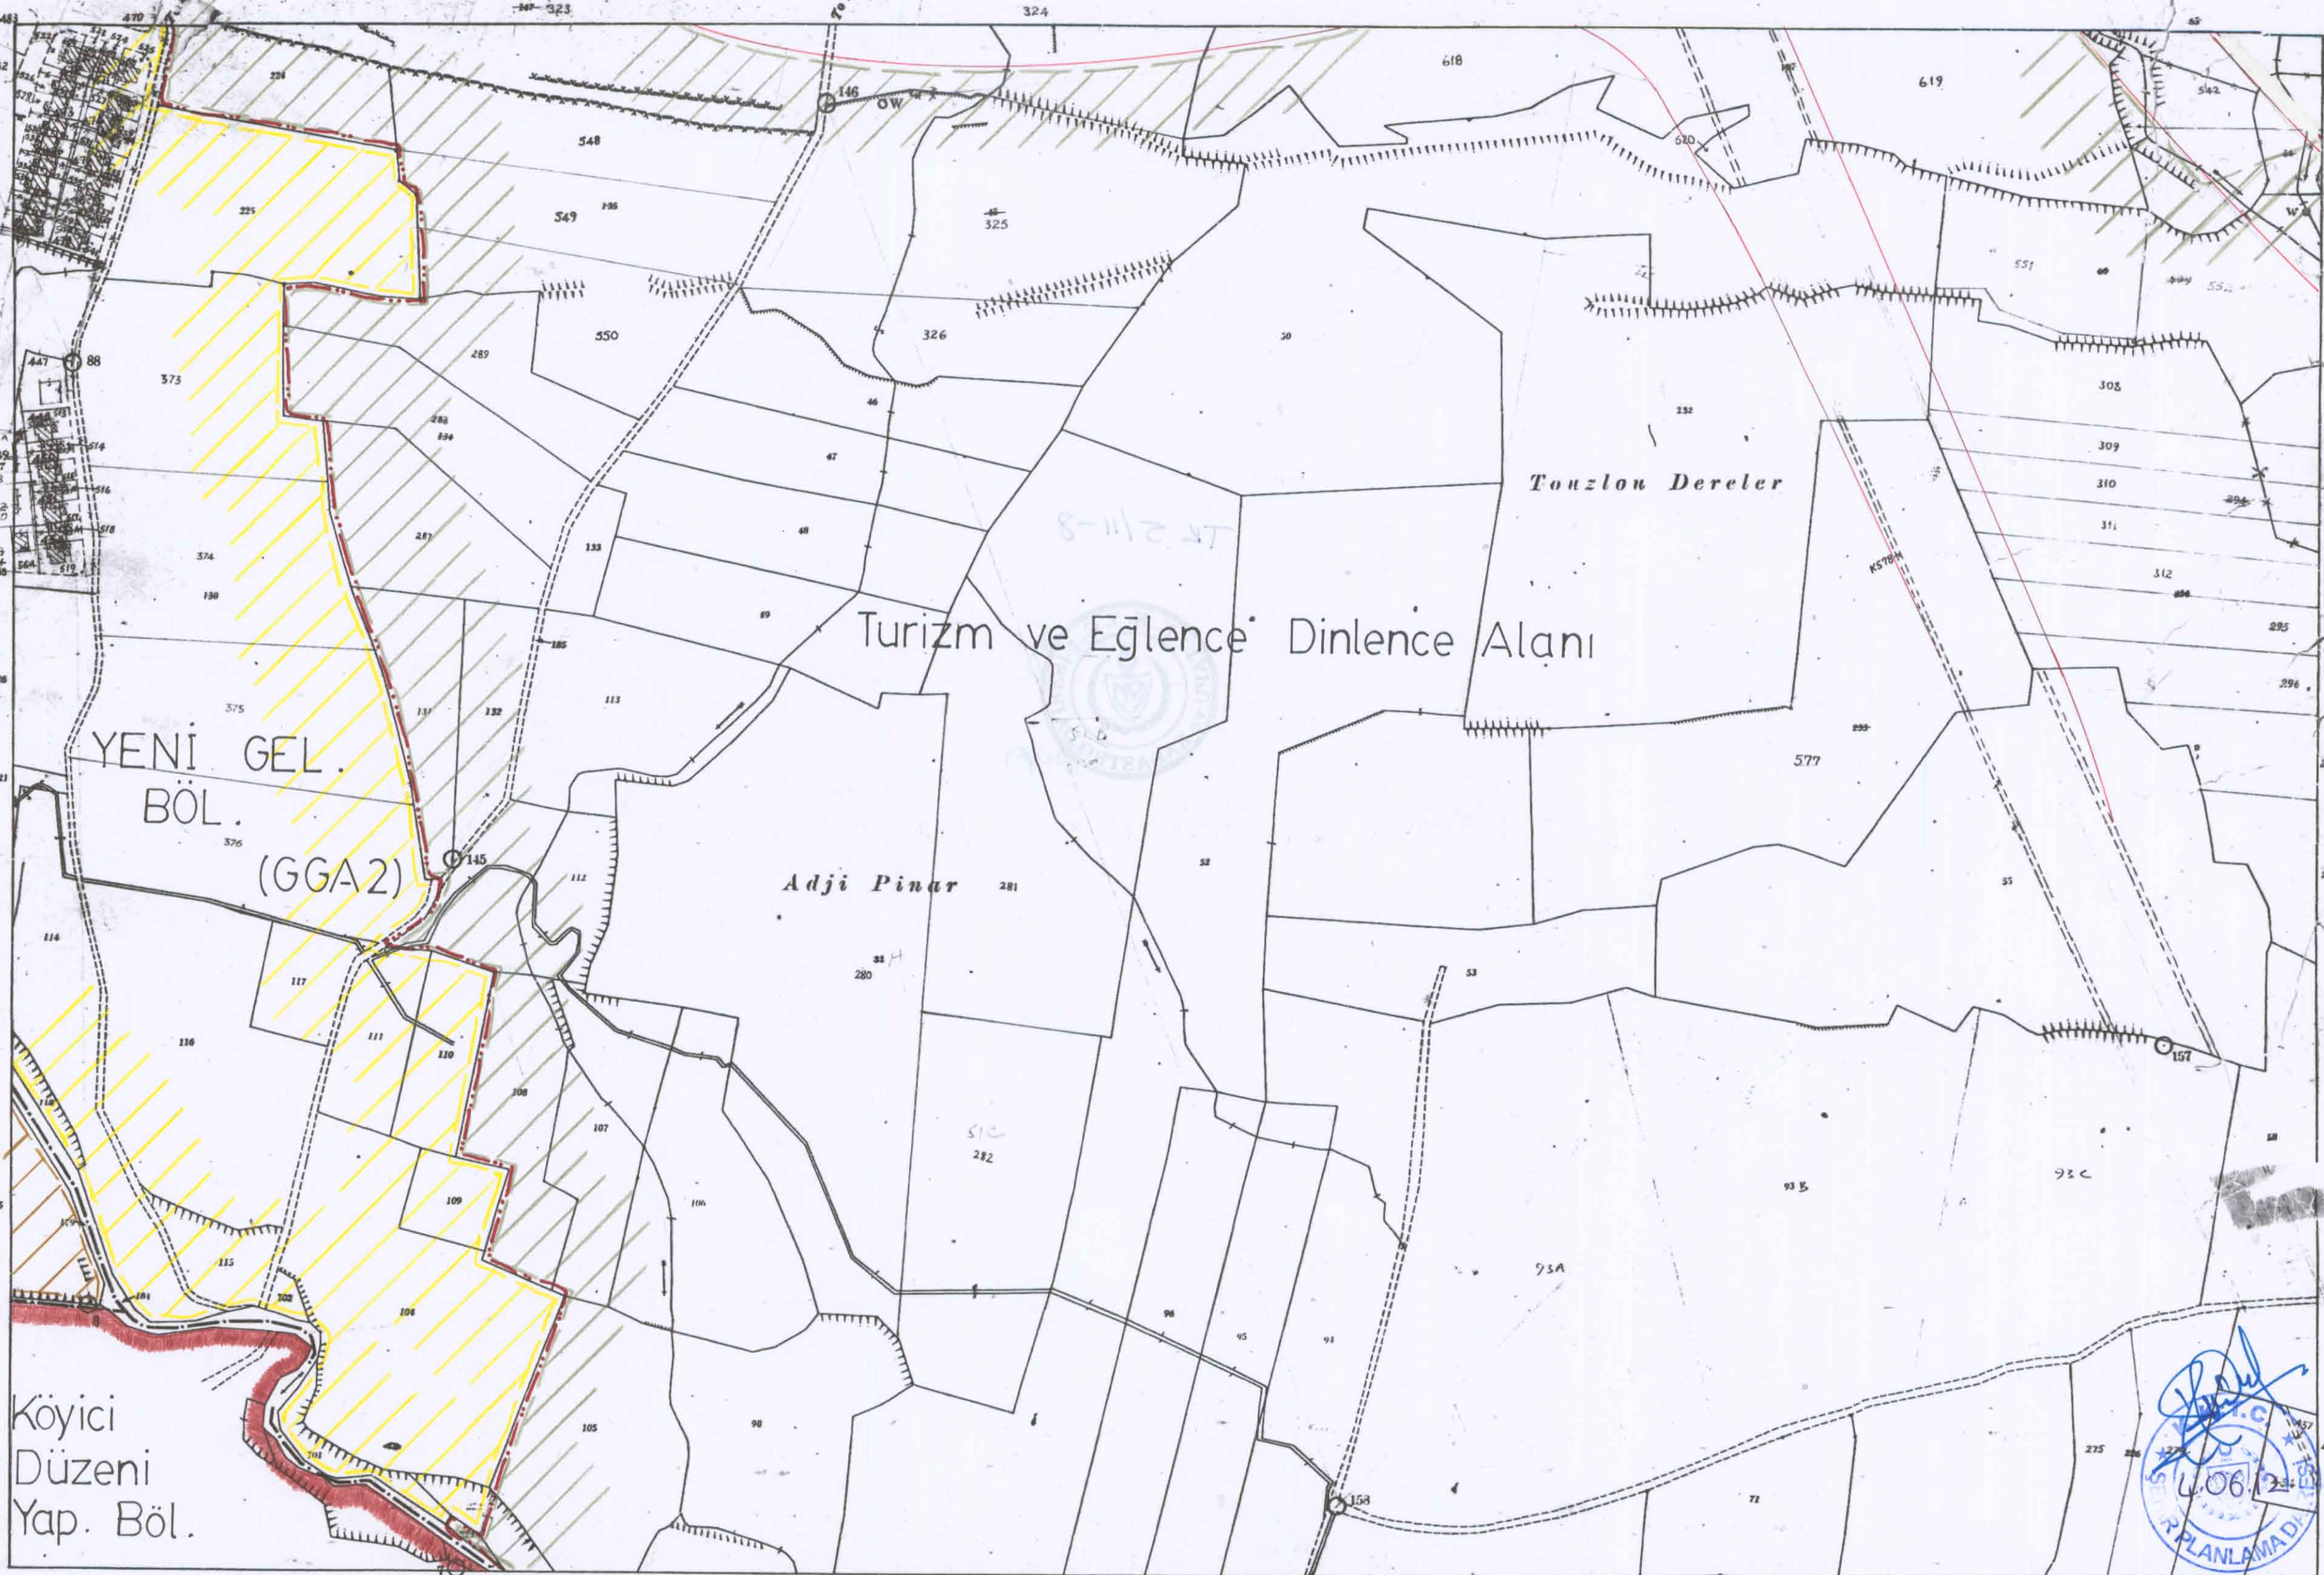

GEUNYELI VILLAGE
[BLOCK G]

SHEET XXI PLAN 20 E 1

XXI.12.E.2

30

XXI.20.W.1

GEUNYELI VILLAGE
[BLOCK F]
GEUNYELI VILLAGE
[BLOCK A]

Surveyed by Department of Lands & Surveys.
State Copyright Reserved

DR1

XXI.20.E.2

Scale 1 : 2500

100 0 1000 Feet