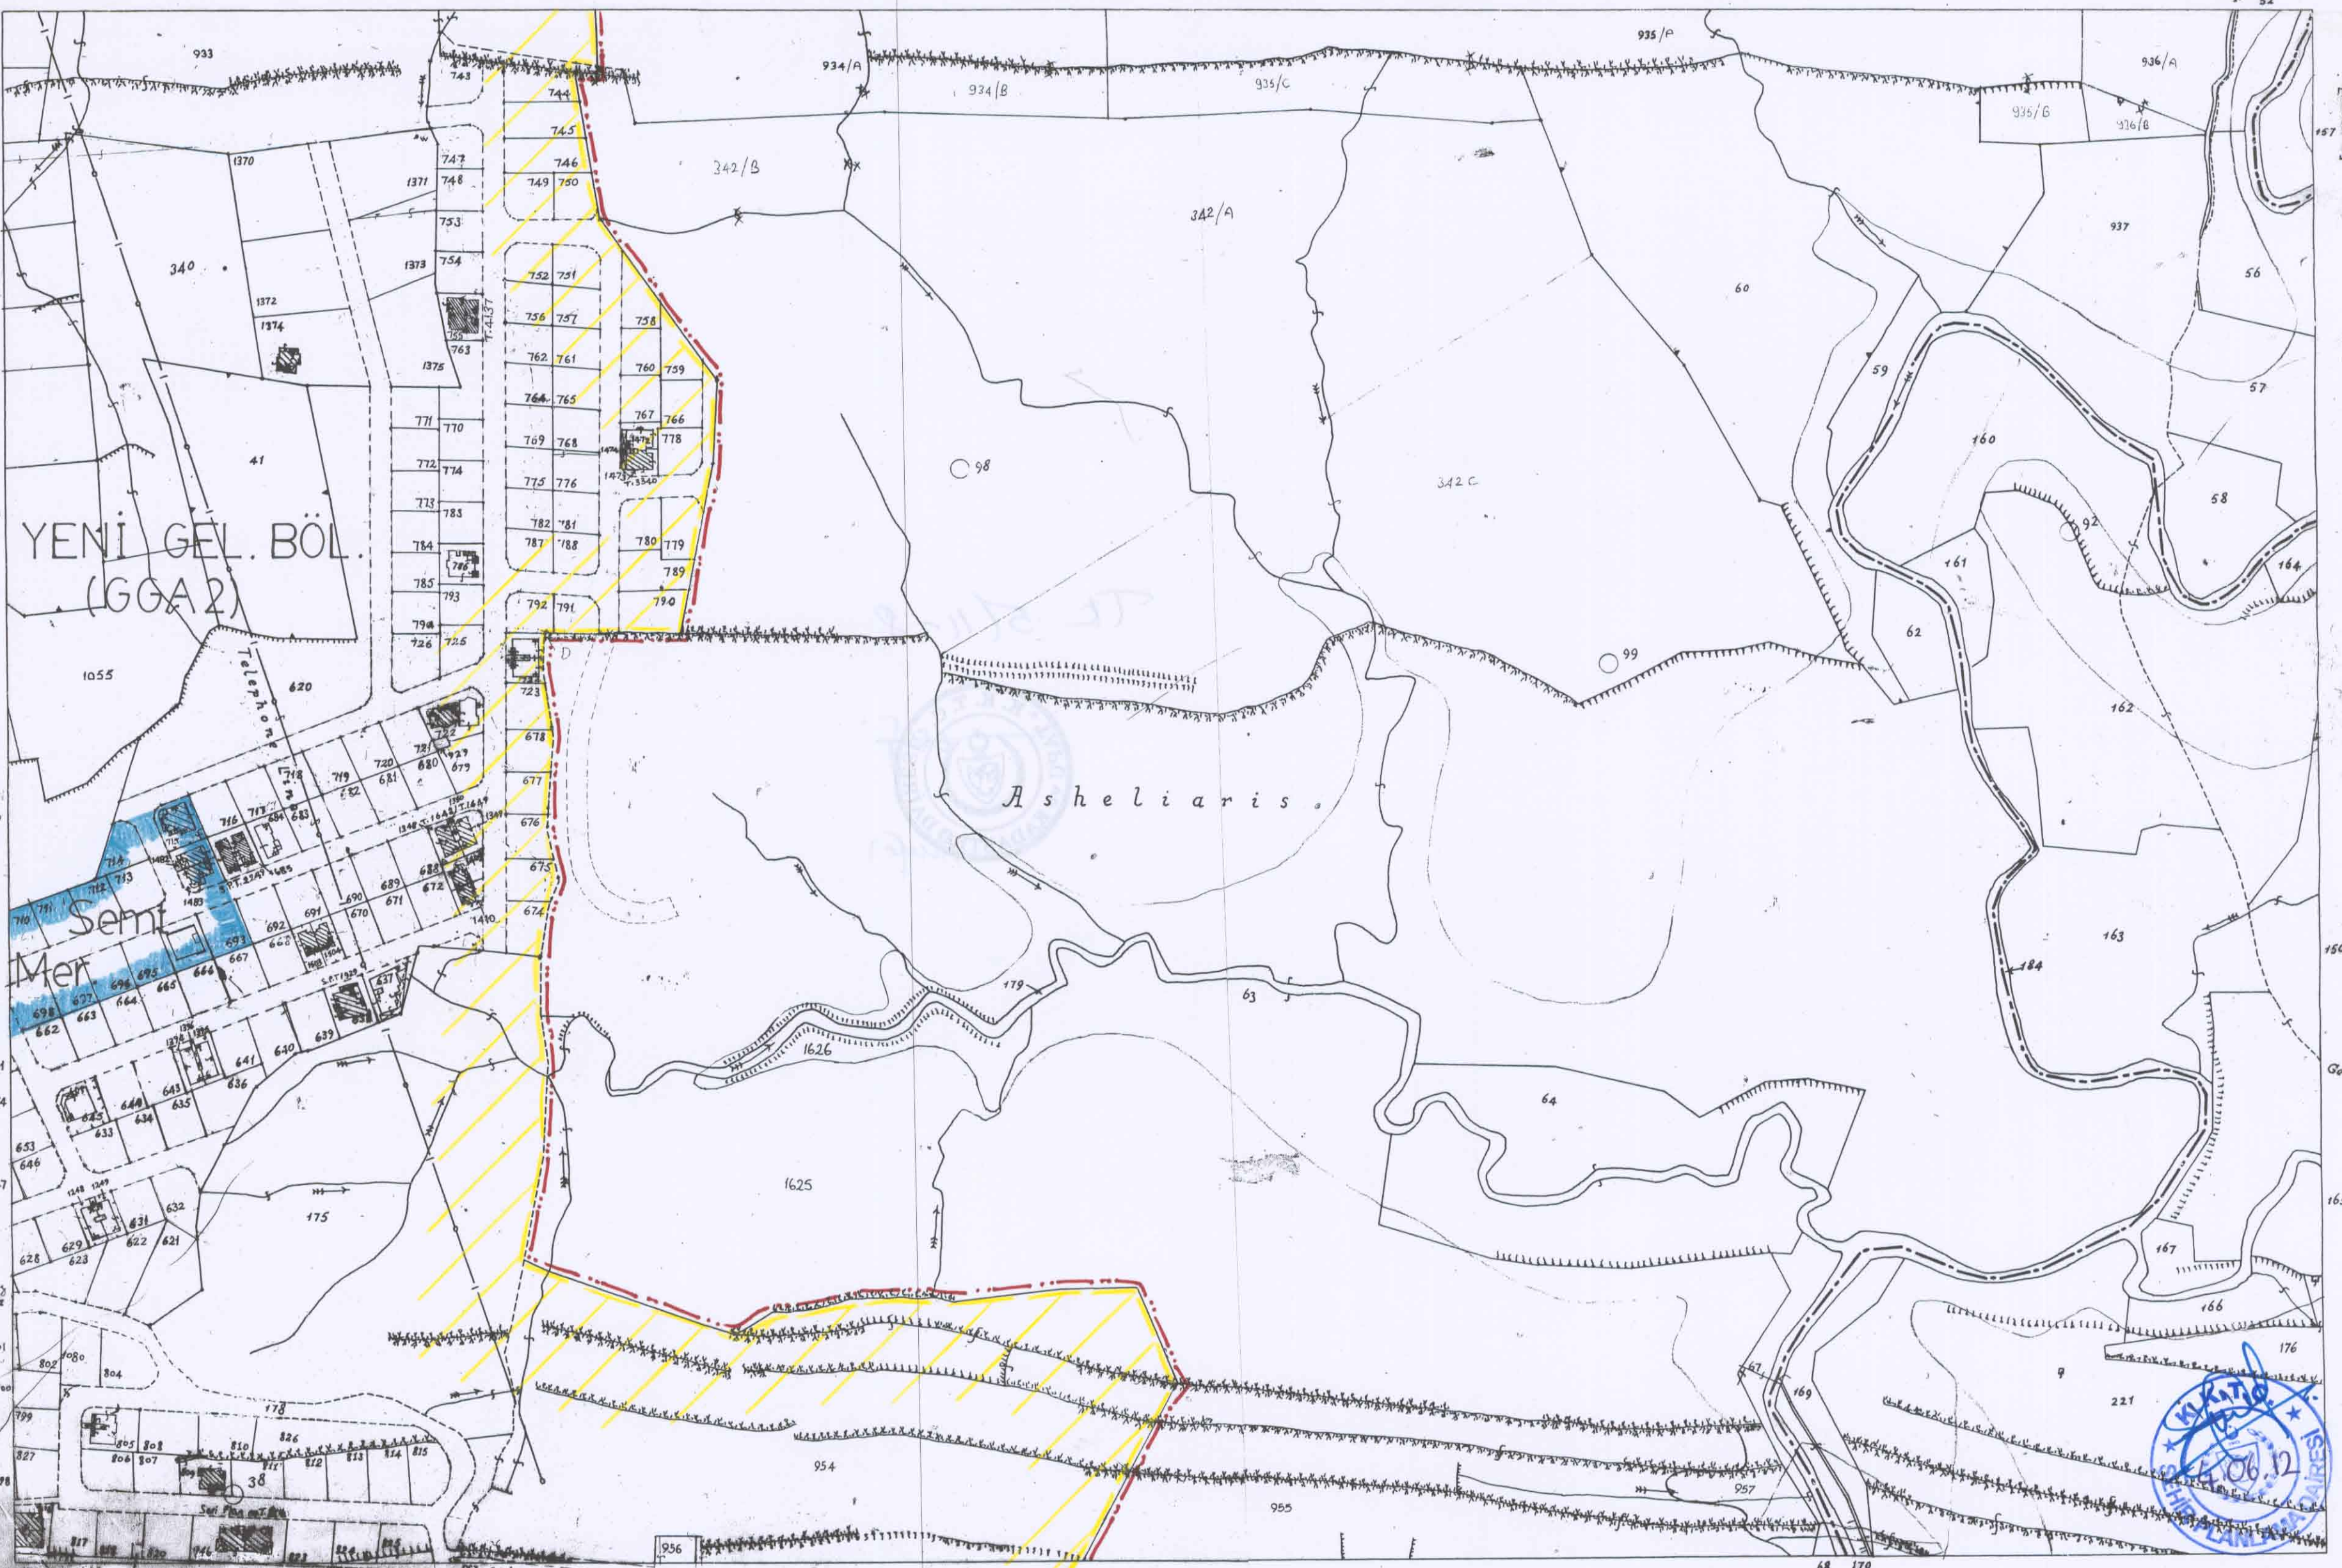

To Kato Dikhoma 52

10

GEUNYELI VILLAGE [BLOCK F]

Geunyeli Village [Block G]

XXI.12.E.1

To Geunyeli

GEUNYELI VILLAGE [BLOCK G]

YENI GEL. BÖL. (GGA 2)

Asheliaris

Semi Mer

Scale 1 : 2500

Romana edilmiş
 21.3.76