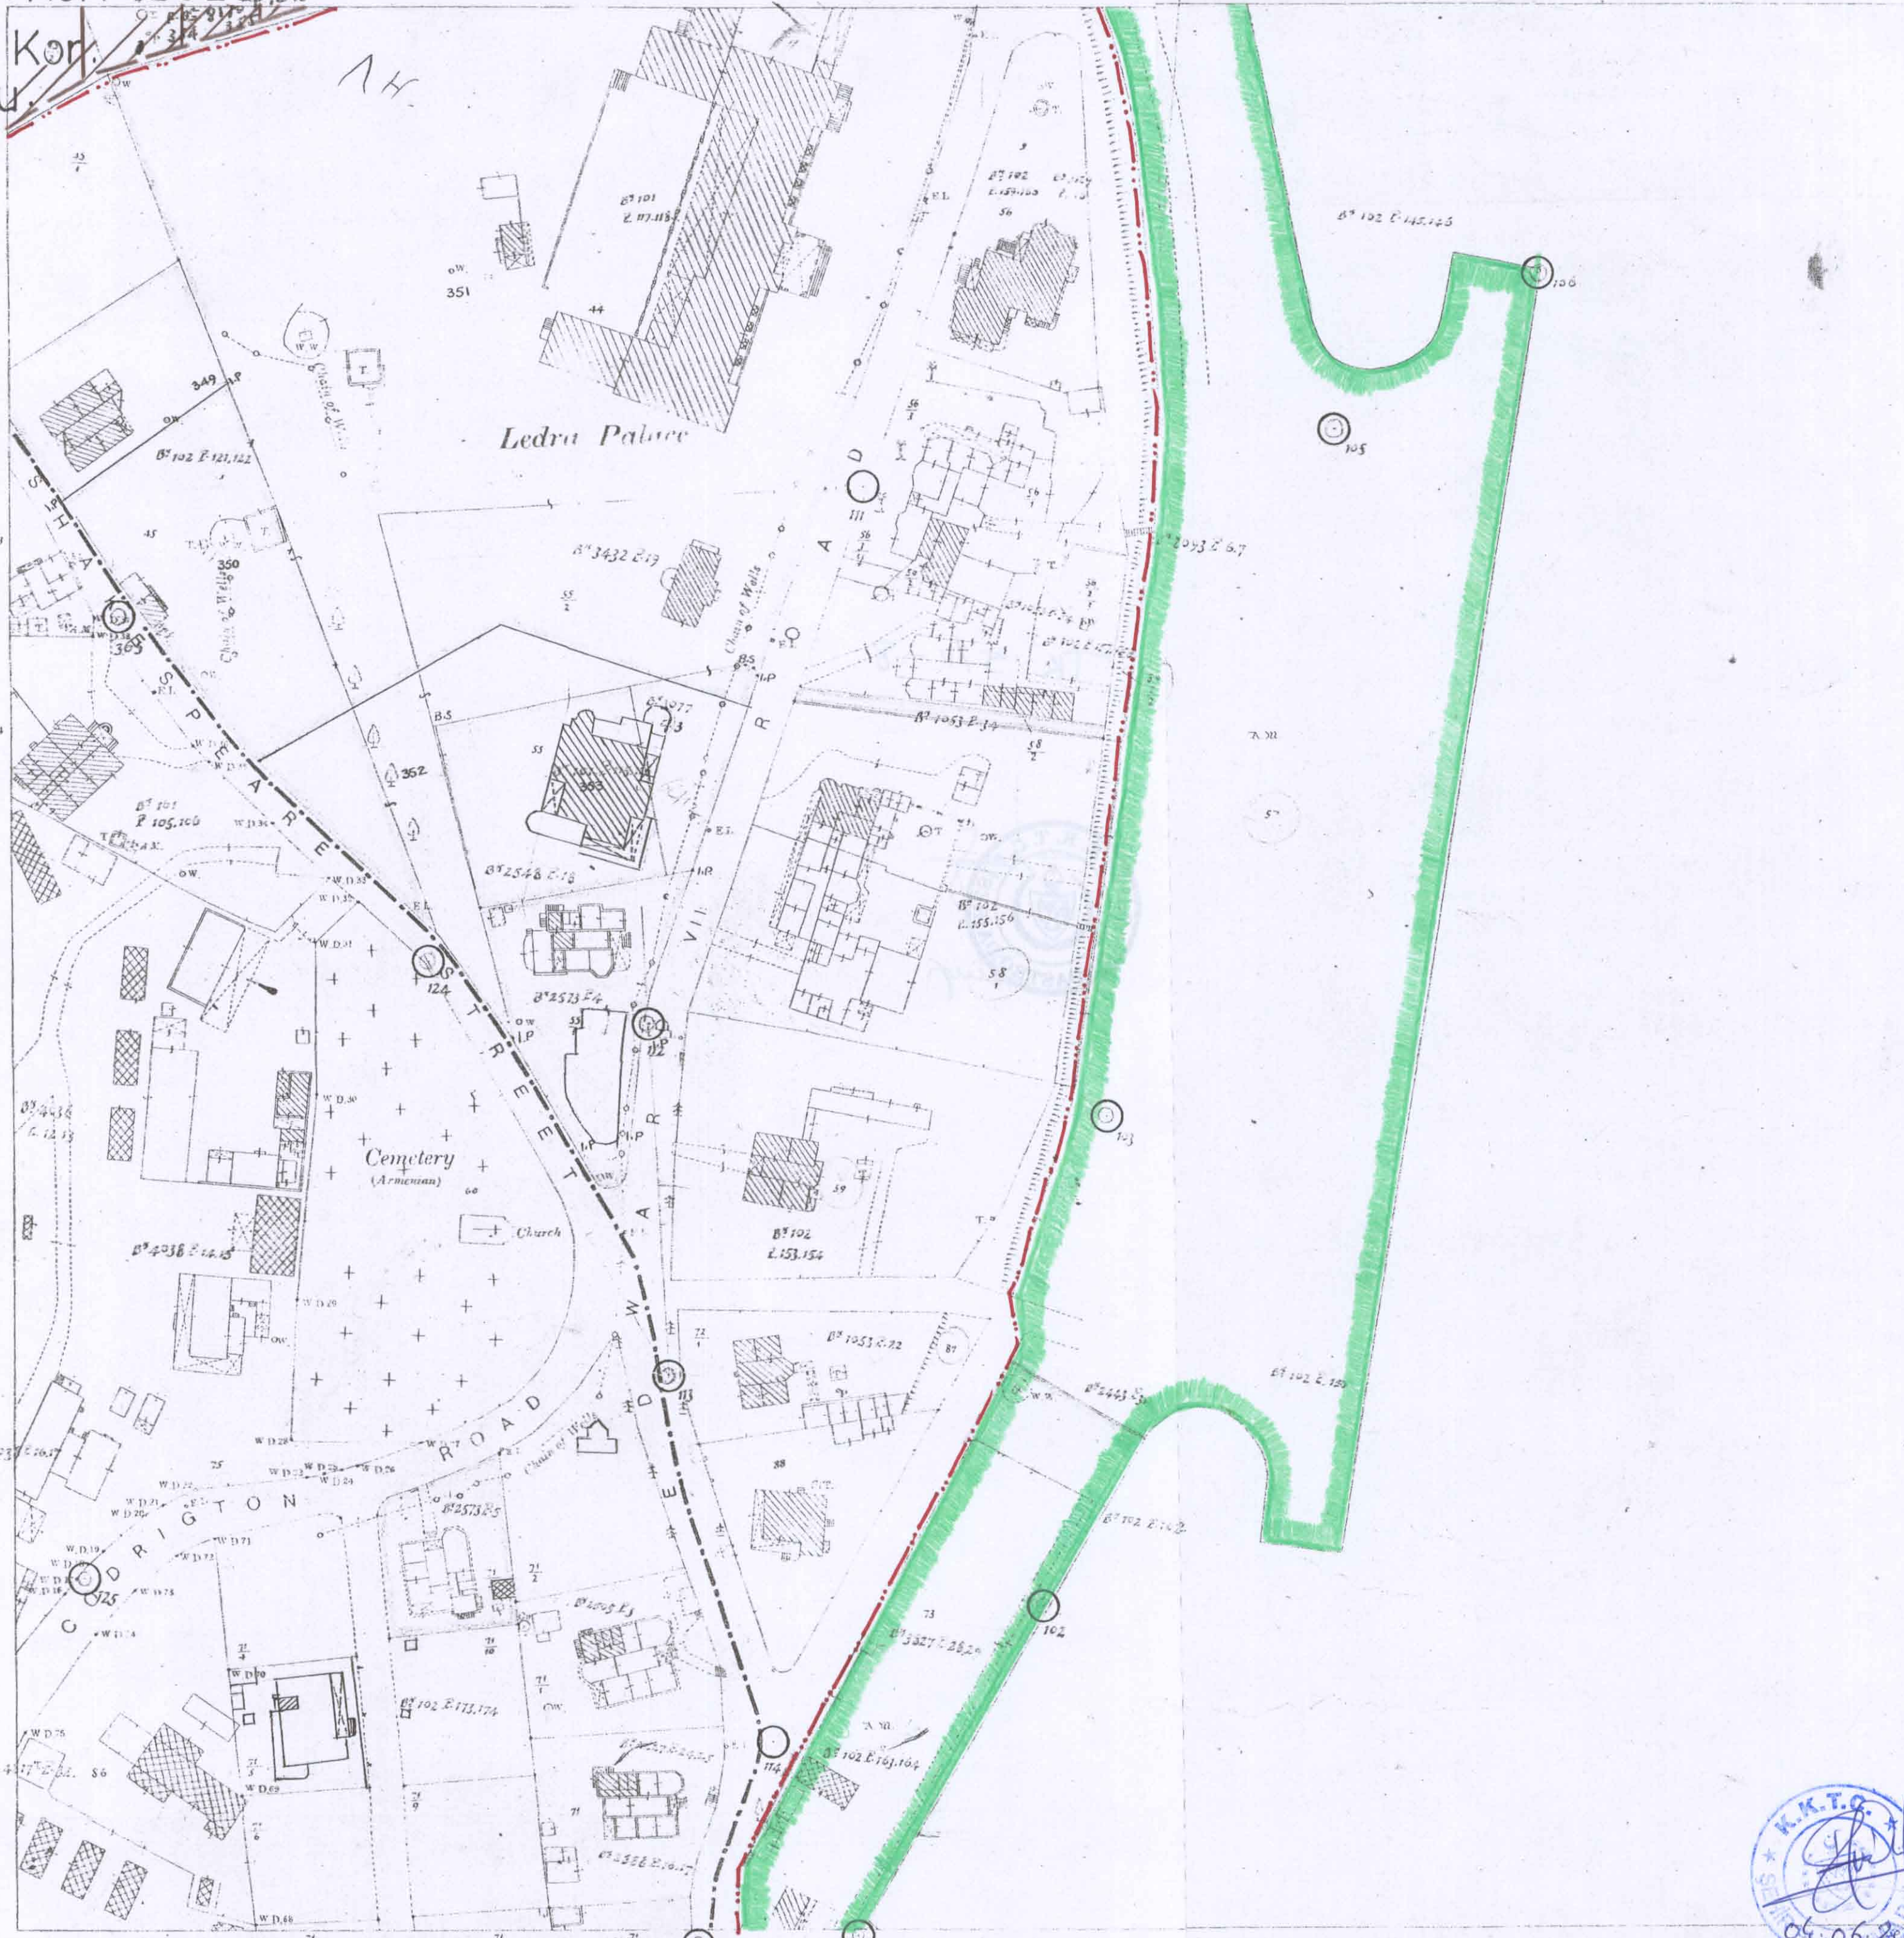

MER. KON. BOL

ARAB AHMED QUARTER  
[BLOCK No 27]

XXI 46 21

SHEET XXI, 46, 2

33

Doku Kor.  
ve Uyu.

AH

Ledra Palace

Cemetery  
(Armenian)

Church

ROAD

XXI 45 1 IV

A.Y. ANDREAS QUARTER  
[BLOCK No 80]

Surveyed by Land Registration & Survey Dept 1921  
Crown Copyright Reserved

B^12516 E-30

XXI 46 51

Scale 1:100

0 100 200 300 400 Feet