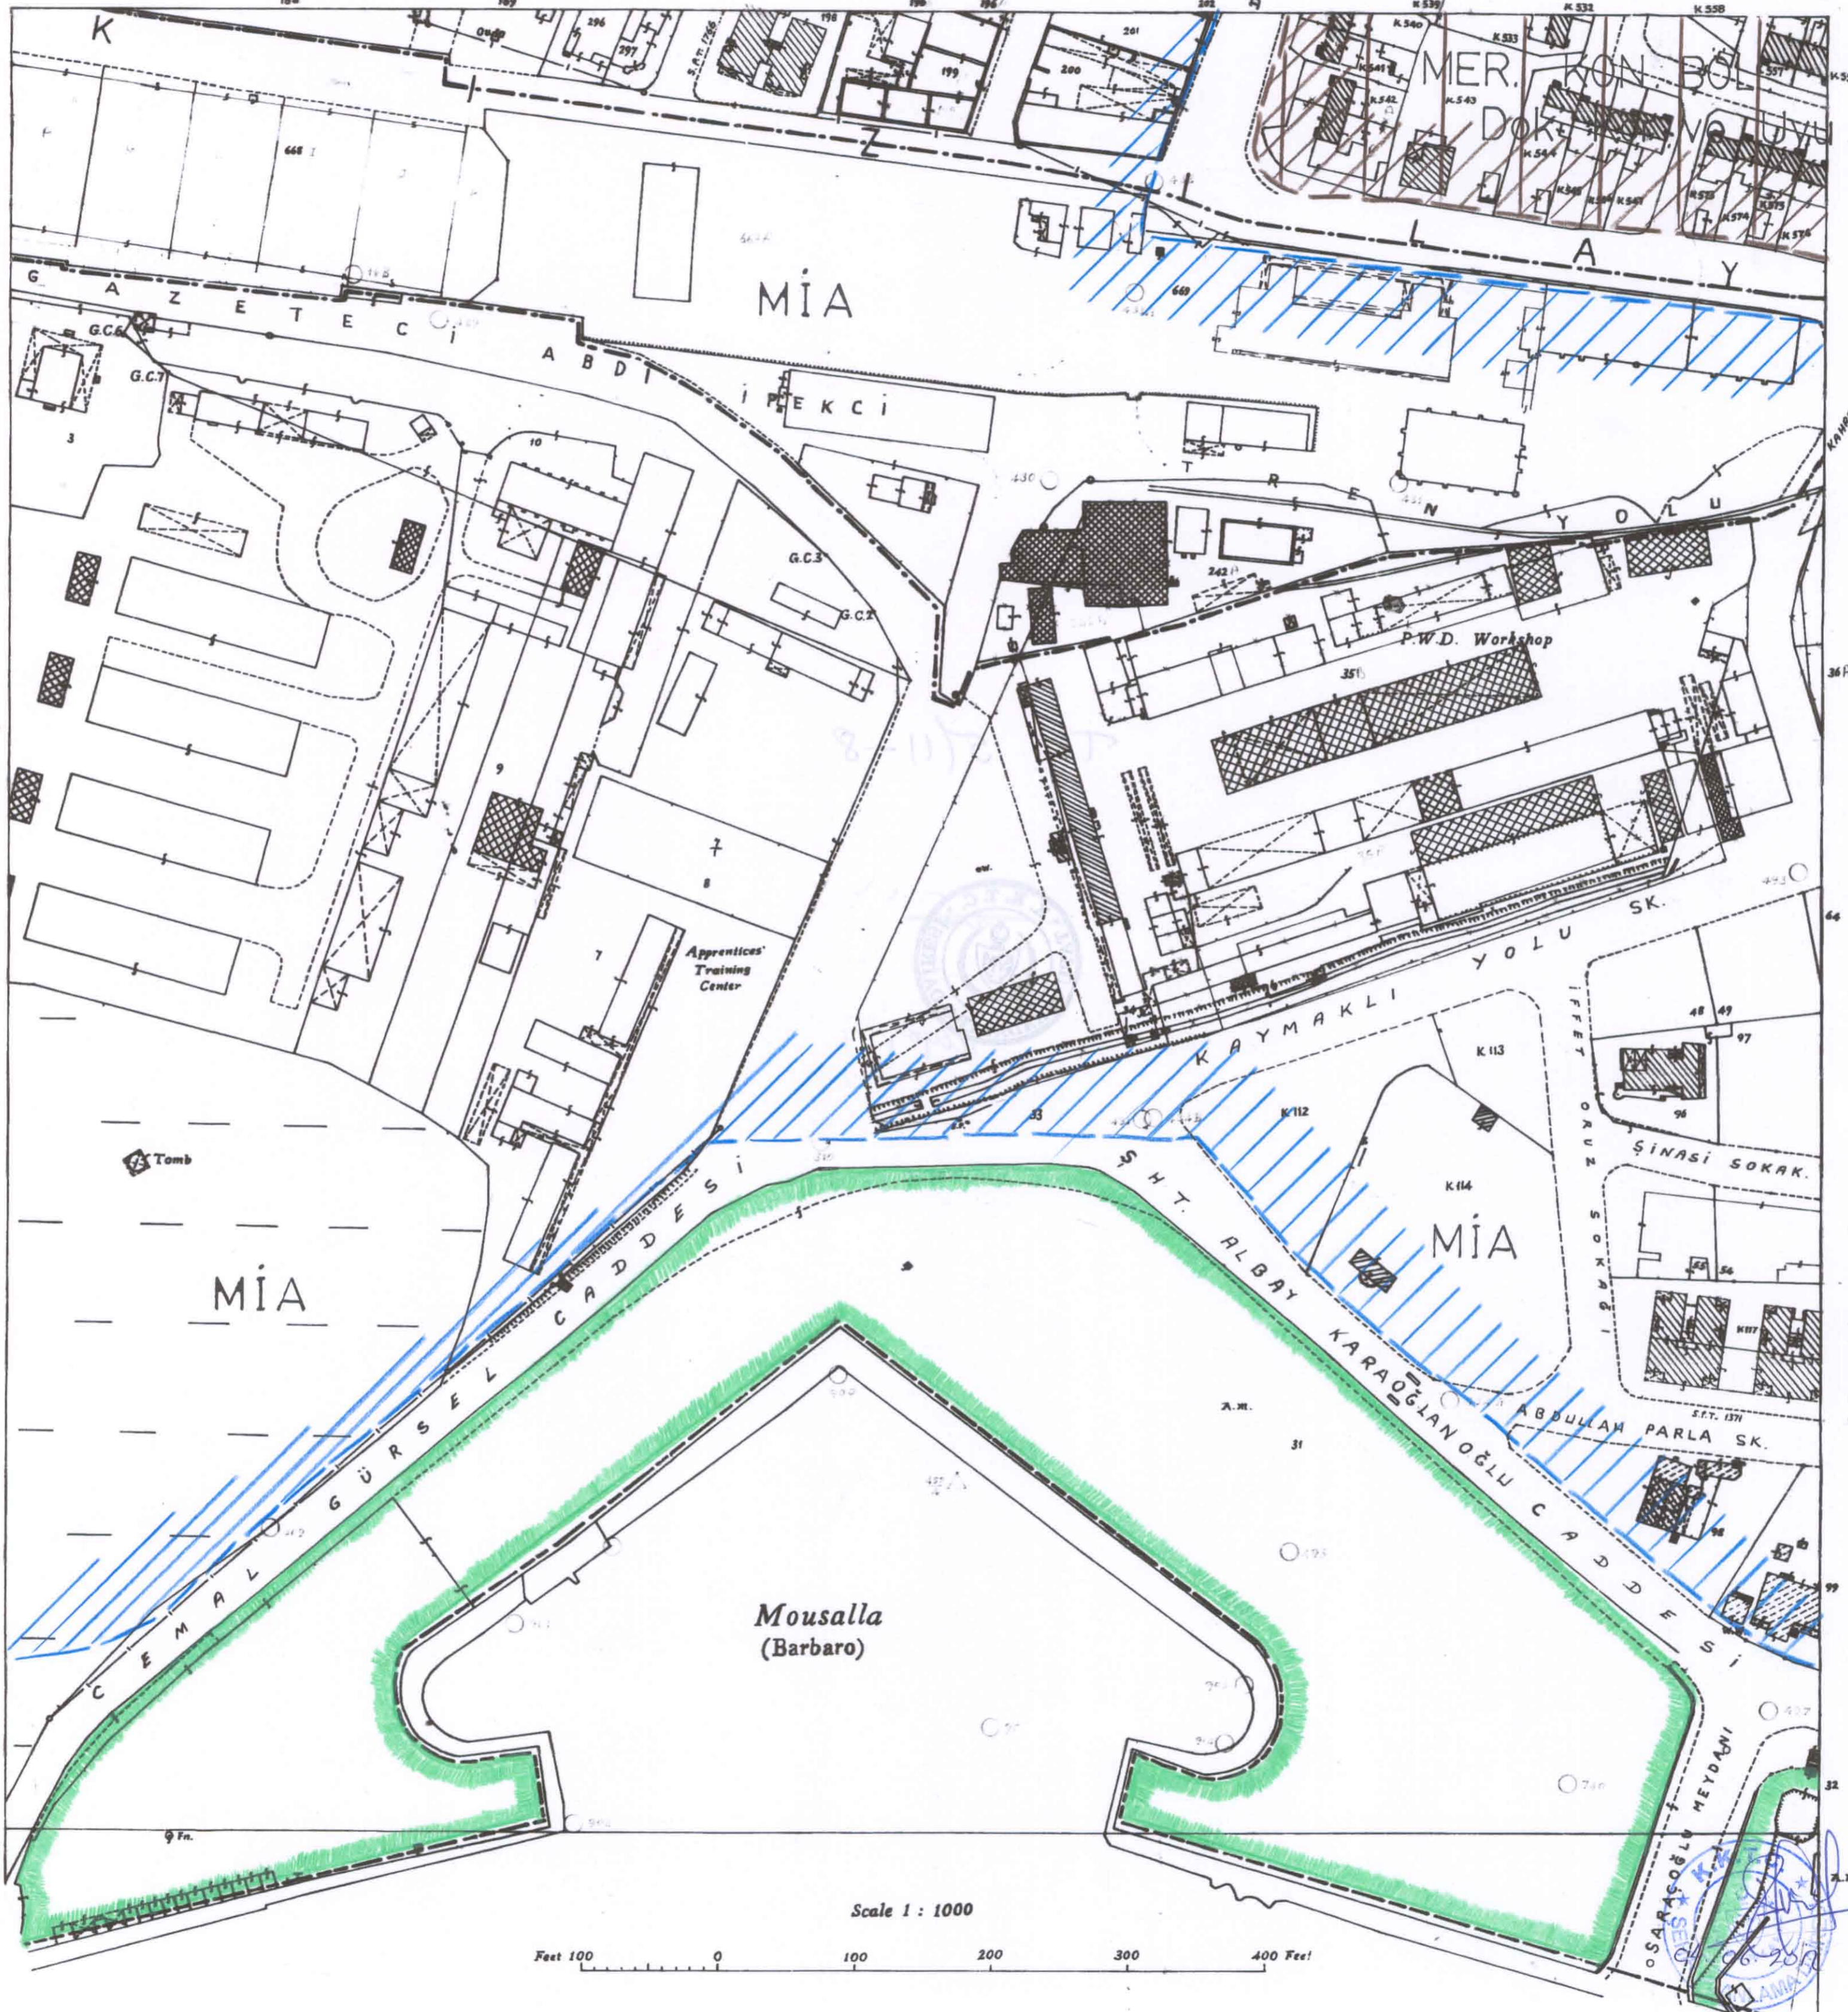

IBRAHİM PAŞA QVARTER - YENİŞEHİR  
[BLOCK B]

SHEET XXI 38 6 III

XXI.38.6-I

YENİŞEHİR - İBRAHİM PAŞA QVARTER  
[BLOCK A]

XXI.38.6.IV

XXI.38.6.IV

K 110

İBRAHİM PAŞA QVARTER - YENİŞEHİR  
[BLOCK No. 28]

Scale 1 : 1000

Feet 100 0 100 200 300 400 Feet