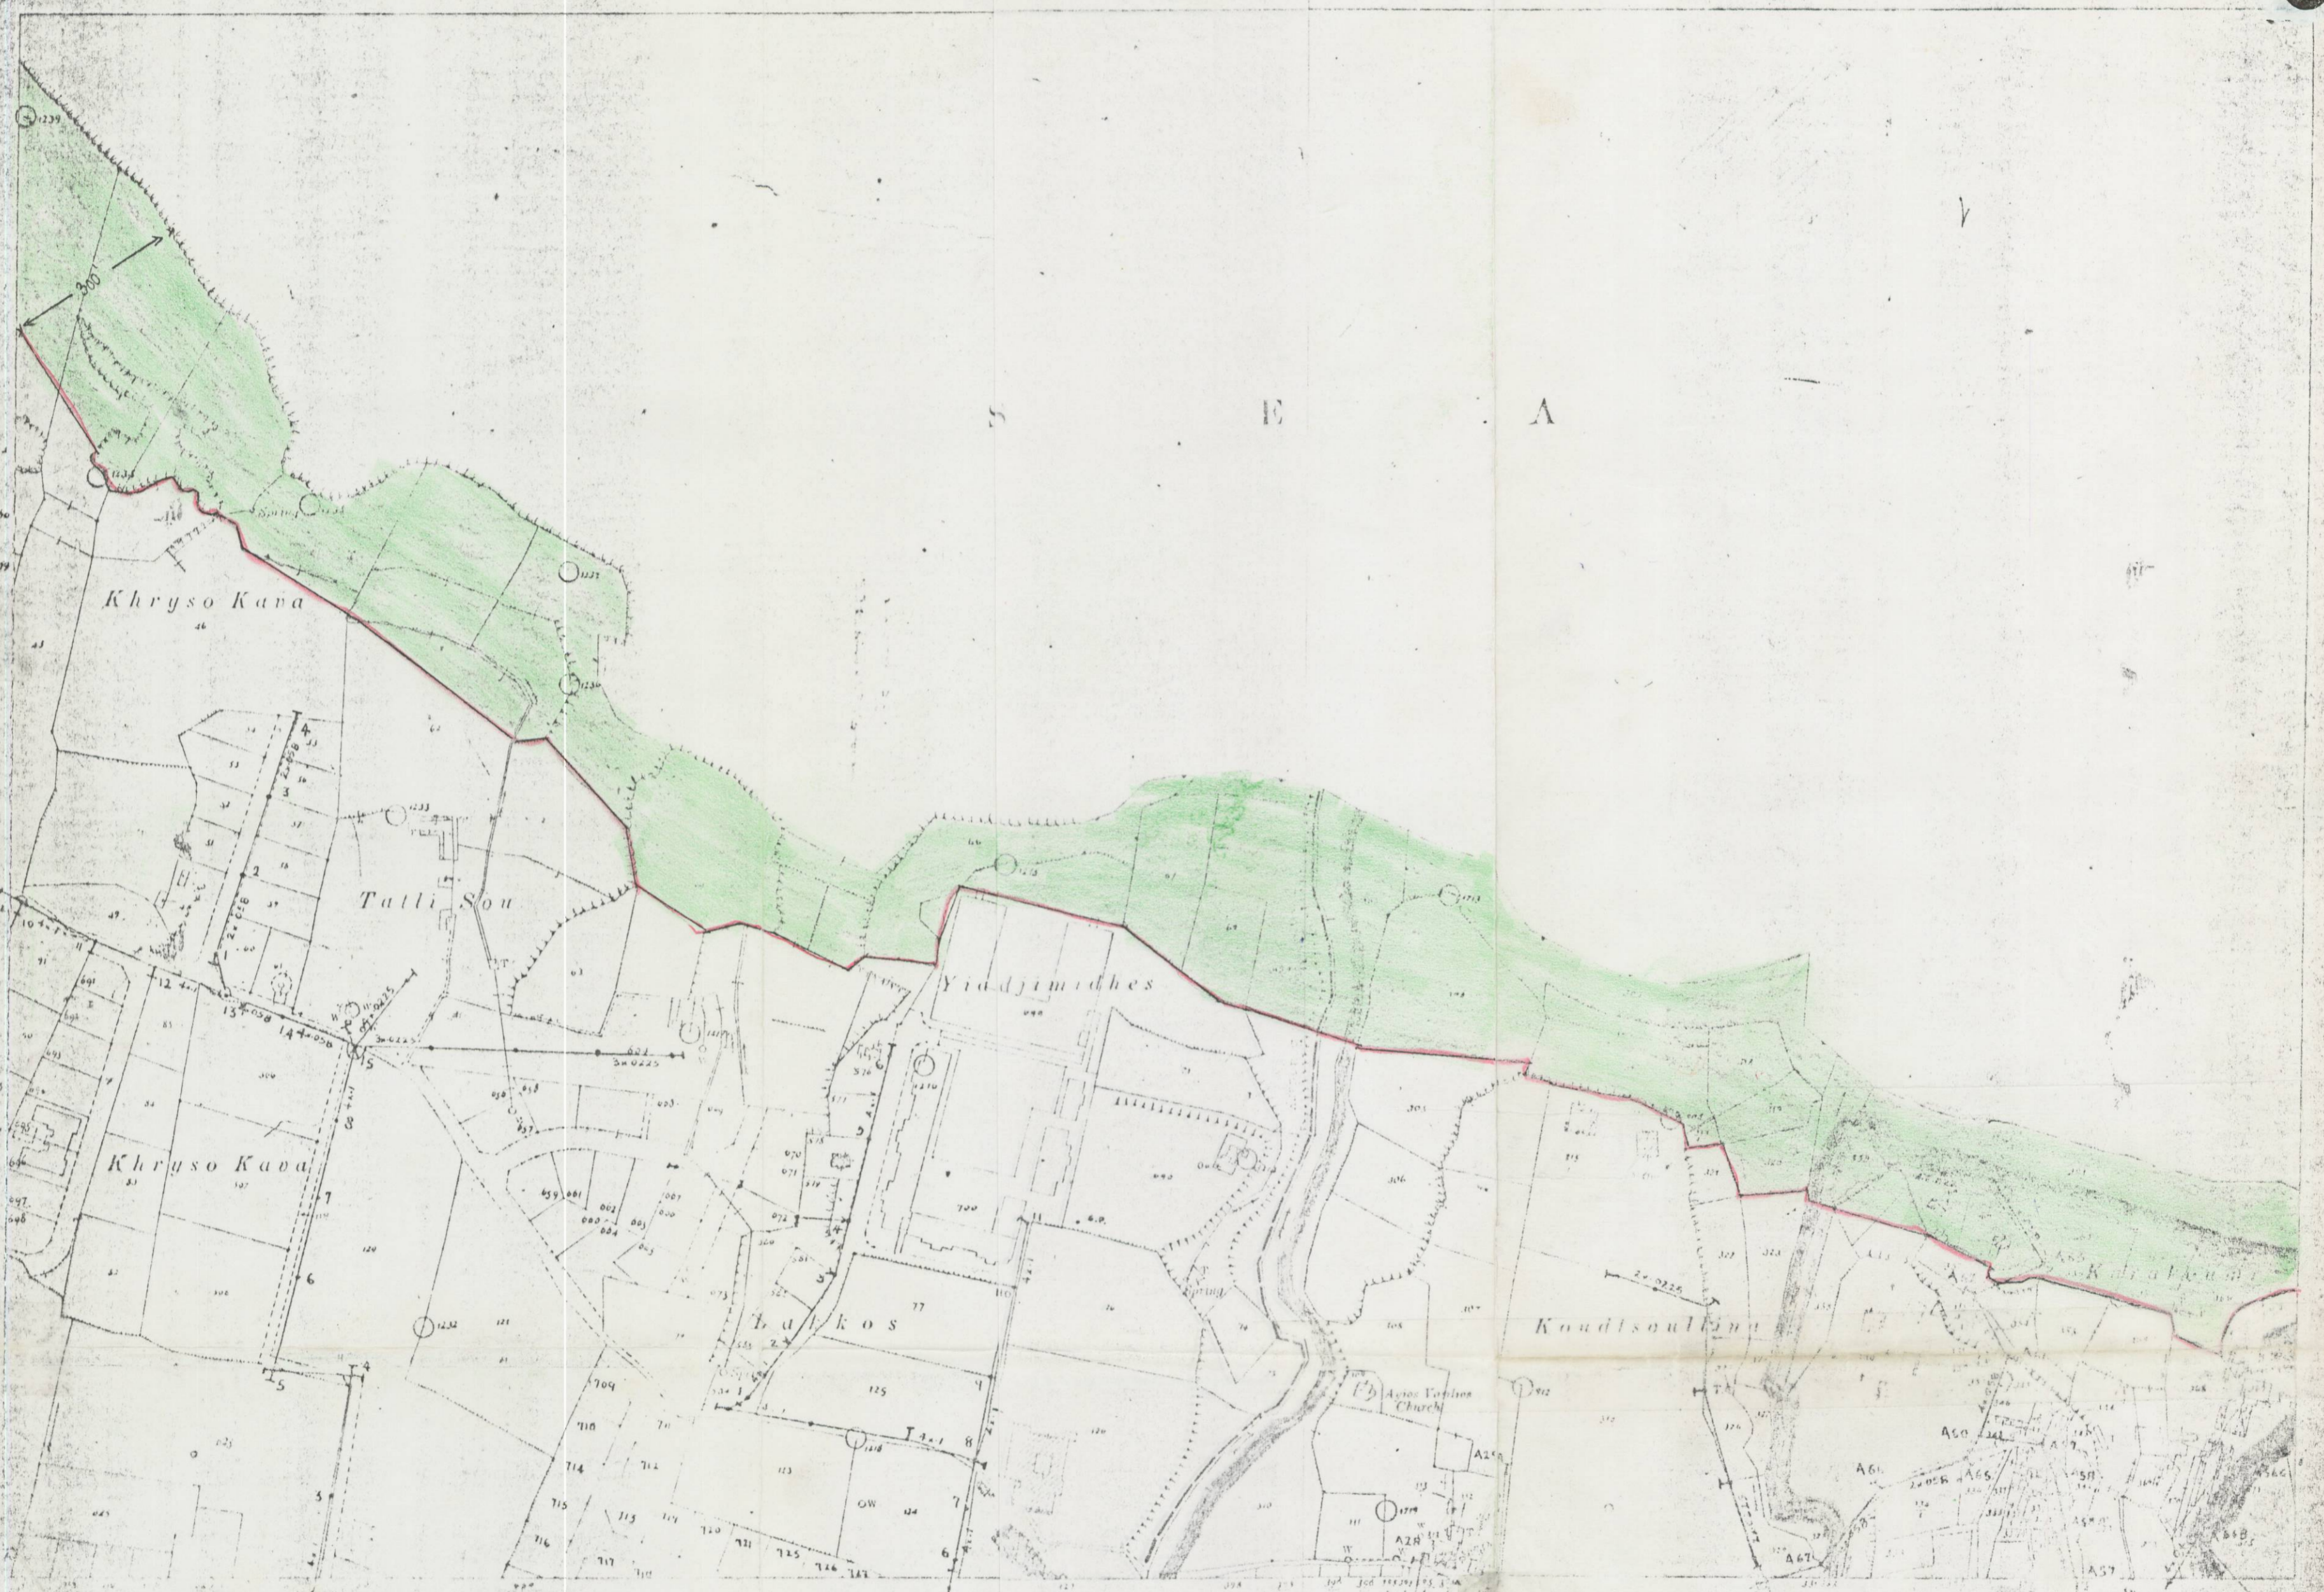

S E A

PANO KYRENIA (BLOCK F)

XII.21.E.2

Scale 1:2500

KARAKOUMI VILLAGE