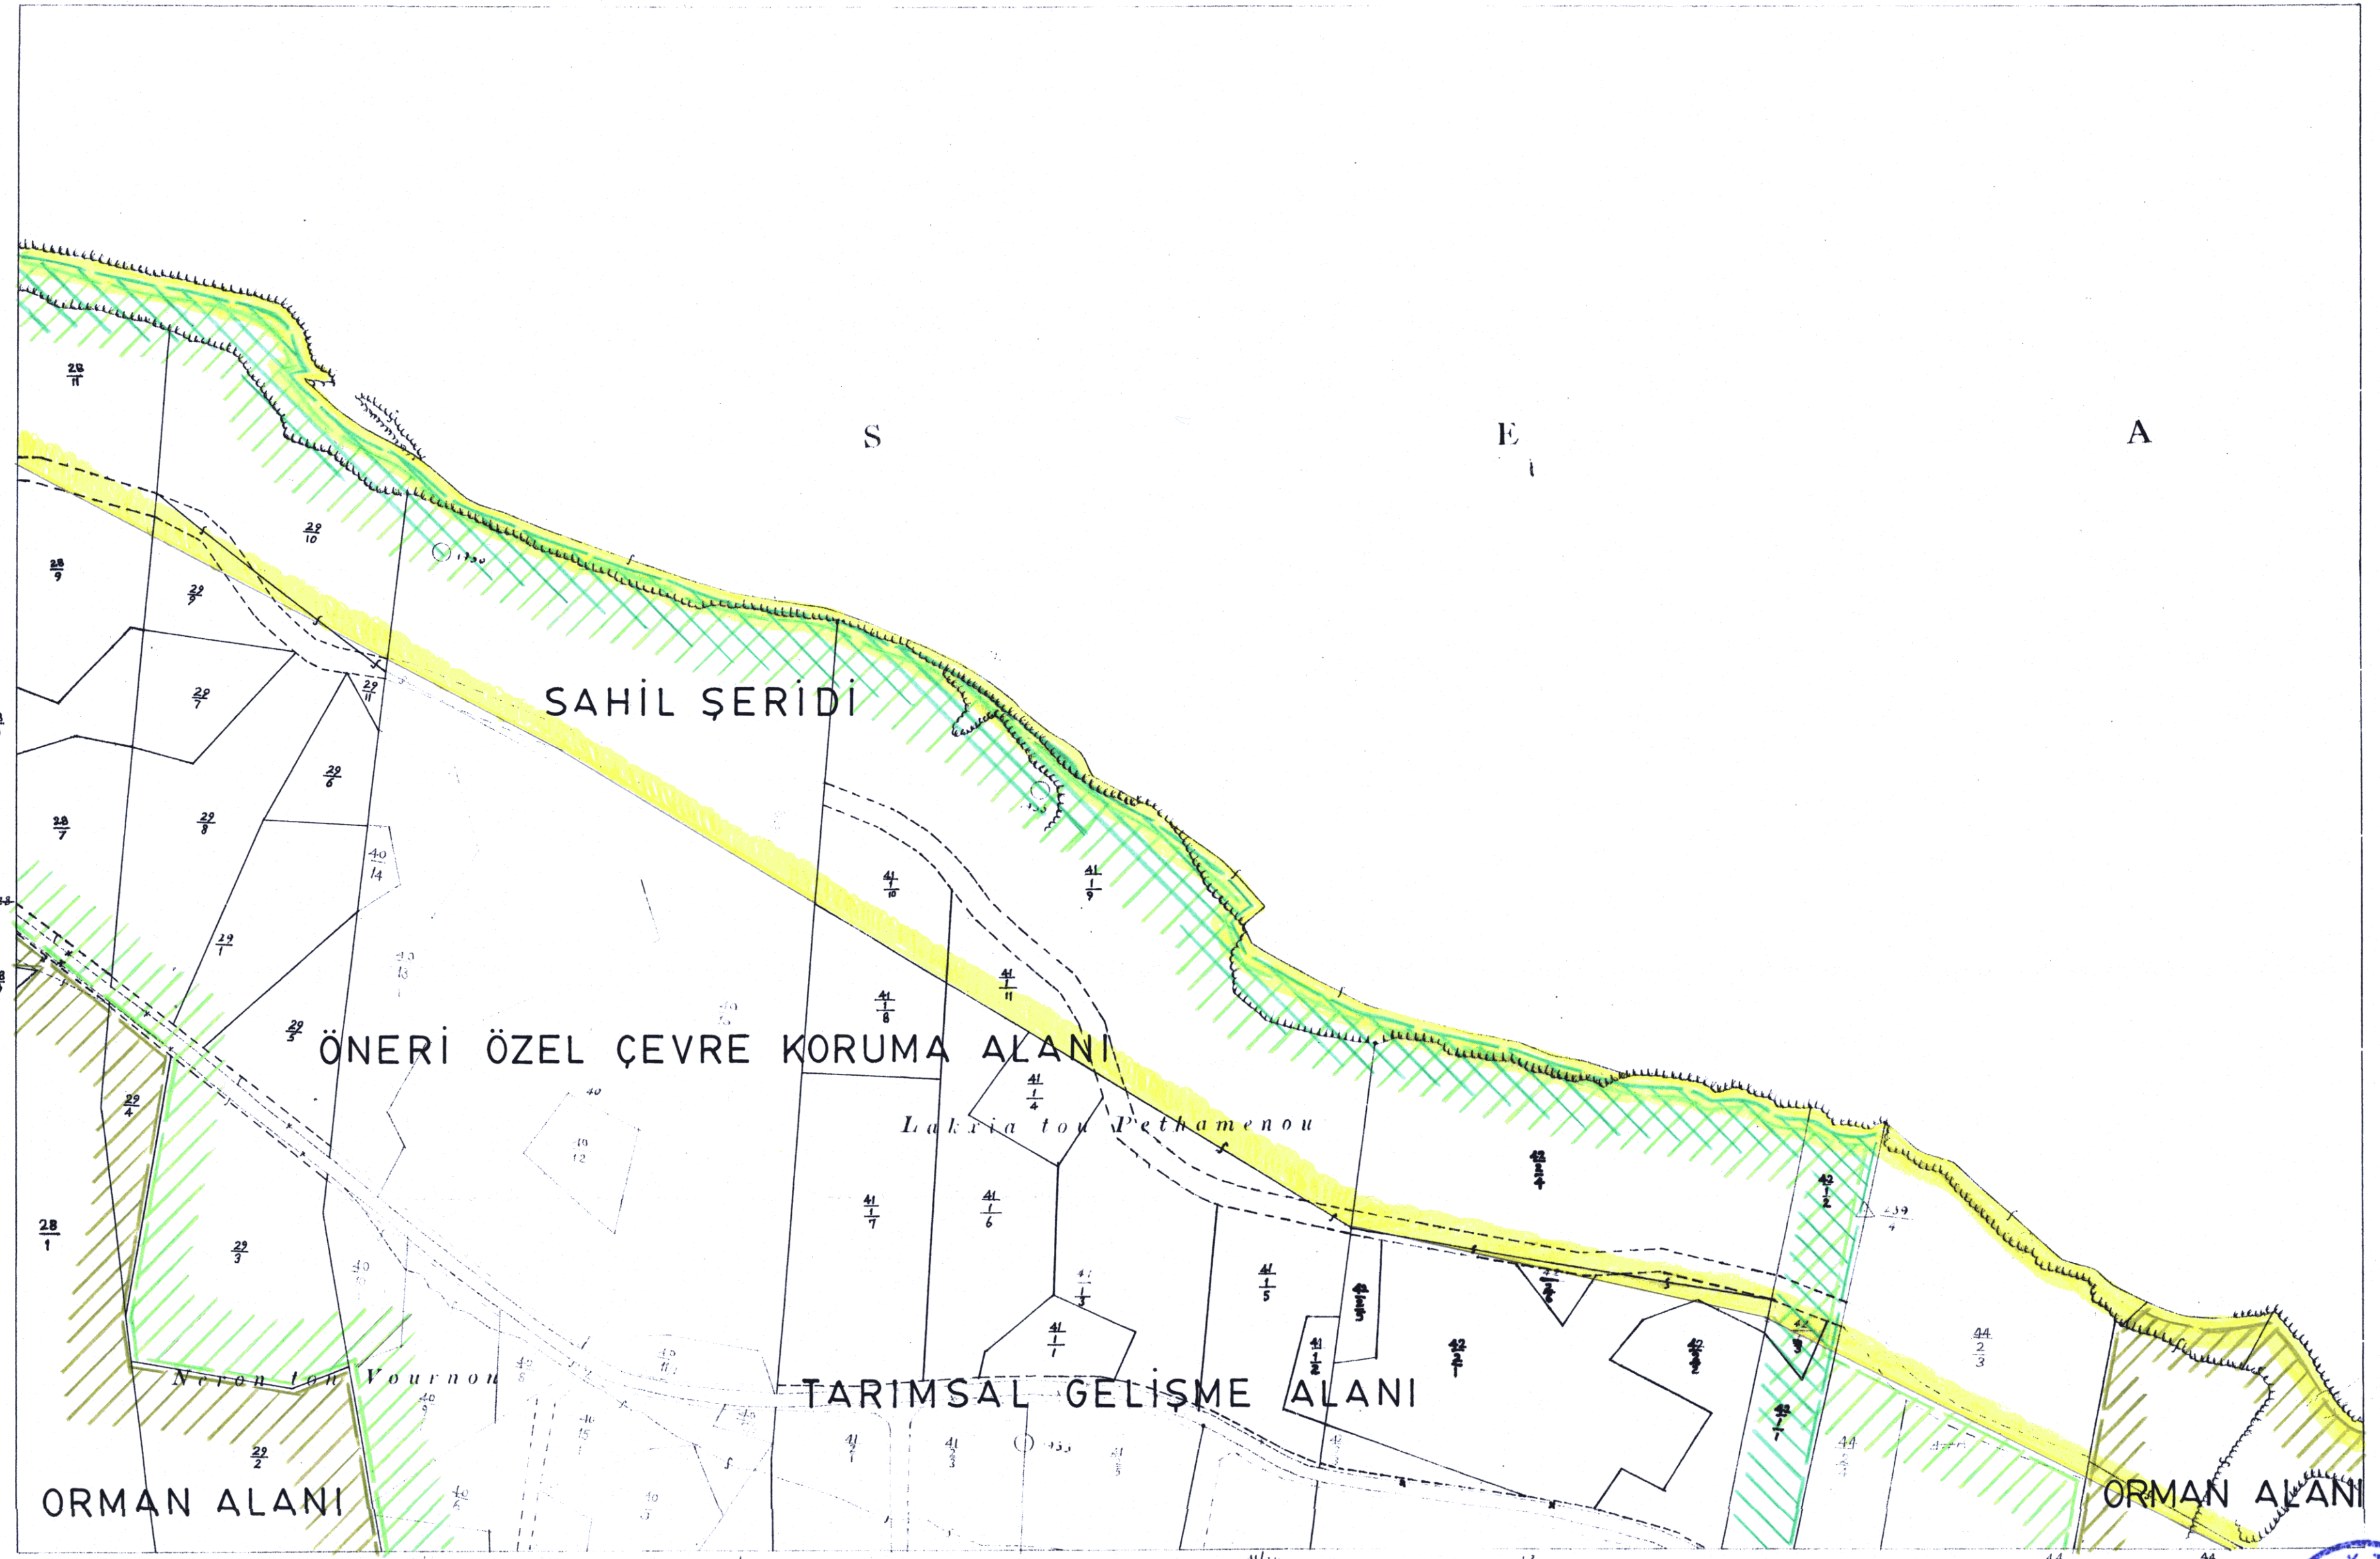

S E A

SAHİL ŞERİDİ

ÖNERİ ÖZEL ÇEVRE KORUMA ALANI

*Lakria tou Pethamenou*

TARIMSAL GELİŞME ALANI

ORMAN ALANI

ORMAN ALANI

V.54.W.1

V.55.W.1

LIVERAS VILLAGE

Surveyed by Dept. of Lands & Surveys, 1919  
State Copyright Reserved.

Revised 1933

V.54.E.2

Scale 1 : 2500