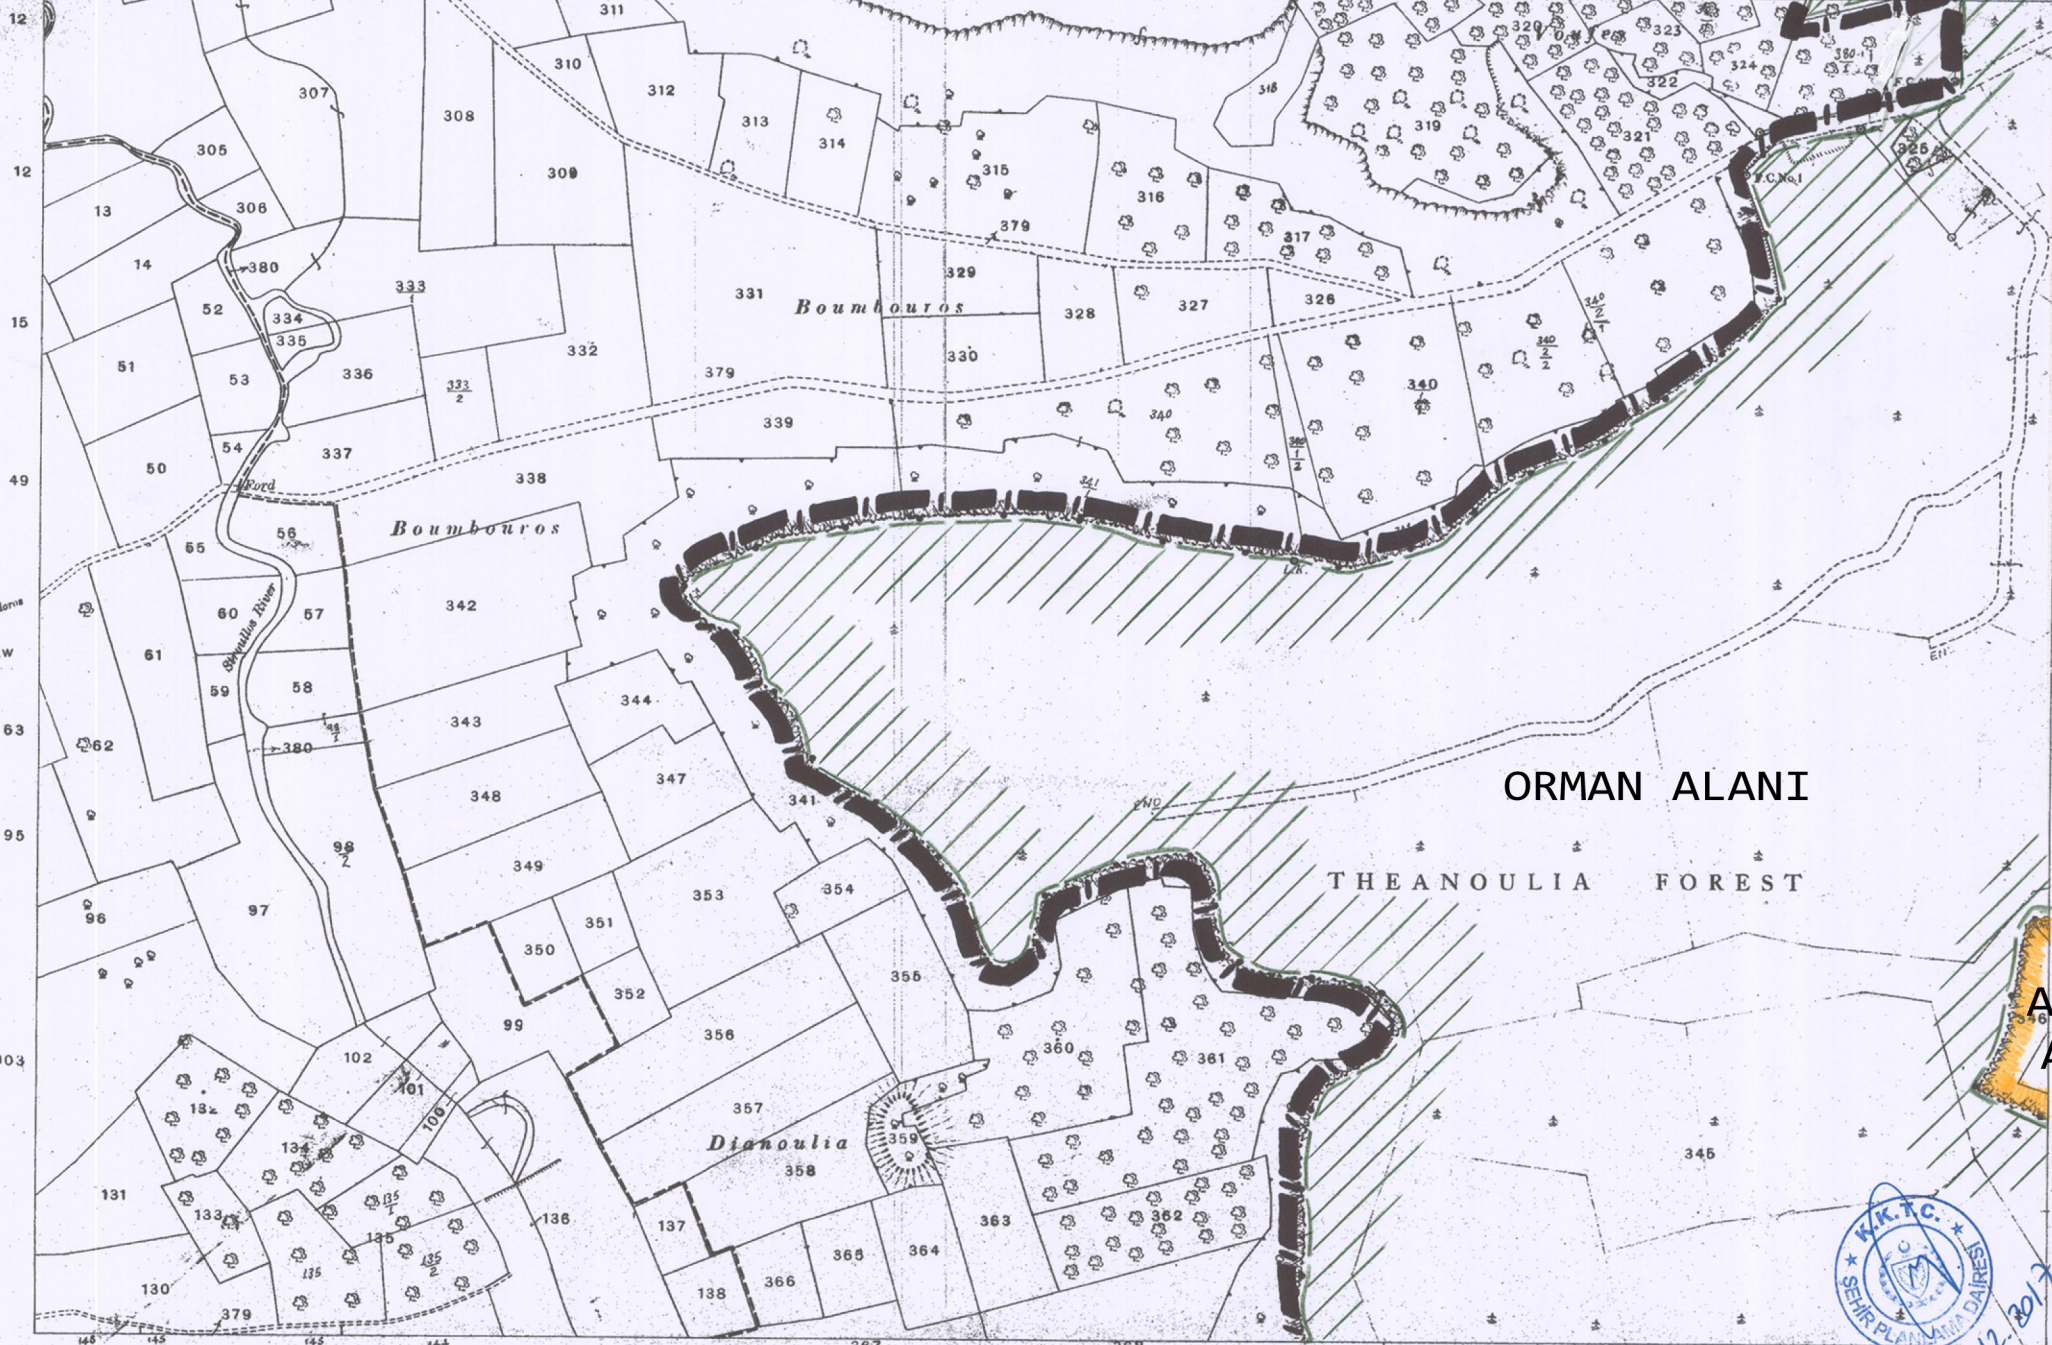

VII.56.E
315

350

352

339 340 344 346 347

ORMAN ALANI

THEANOULIA FOREST

AĞIL AL.

AYIOS THEODOROS VILLAGE

VOKOLIDHA VILLAGE

Surveyed by Dept. of Lands & Surveys 1916
State Copyright Reserved

VII.64.E.2

Scale 1 : 2500

Feet 100 0 500 1000 Feet